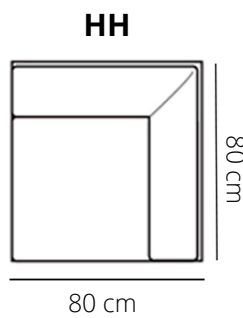

## STITCHING

double needle stitching

**HEIGHT: 82 cm**  
**DEPTH: 80 cm**  
**SEAT DEPTH: 56 cm**  
**SEAT HEIGHT: 44 cm**