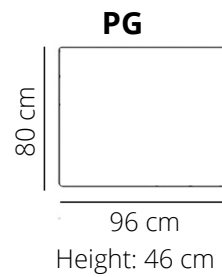

## STITCHING

double needle stitching

**HEIGHT: 82 cm**  
**DEPTH: 80 cm**  
**SEAT DEPTH: 56 cm**  
**SEAT HEIGHT: 44 cm**