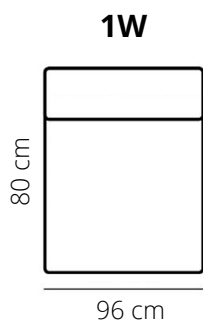

## STITCHING

double needle stitching

**HEIGHT: 82 cm**  
**DEPTH: 80 cm**  
**SEAT DEPTH: 56 cm**  
**SEAT HEIGHT: 44 cm**