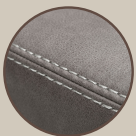

STITCHING

double needle stitching

HEIGHT: 82 cm
DEPTH: 80 cm
SEAT DEPTH: 56 cm
SEAT HEIGHT: 44 cm