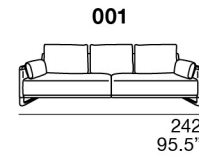

GIORGIONE 647

Struttura: in multistrato con particolari in legno di abete.

Imbottitura sedile: poliuretano espanso, fiberfill, piuma d'oca e sistema GOODSIDE®.

Imbottitura schienale: poliuretano espanso, fiberfill e piuma d'oca

Piede: in legno, colorazione standard wengé.

Structure: multilayered wood with fir wood particles.

Seat padding: expanded polyurethane, fiberfill, goose down and GOODSIDE® system.

Back padding: expanded polyurethane, fiberfill and goose down.

Legs: wood, standard wenge color.

Structure : en contreplaqué avec détails en bois de sapin.

Rembourrage assise : polyuréthane expansé, fiberfill, plume d'oie et GOODSIDE®.

Rembourrage dossier : polyuréthane expansé, fiberfill et plume d'oie.

Pied : en bois coloration standard wengé.

S **STESSO MODULO DI SEDUTA**
same seat width / même module d'assise

L **STESSO MODULO DI SEDUTA**
same seat width / même module d'assise

XL **STESSO MODULO DI SEDUTA**
same seat width / même module d'assise

ELEMENTI UNIVERSALI
freely combinable elements / éléments librement combinables