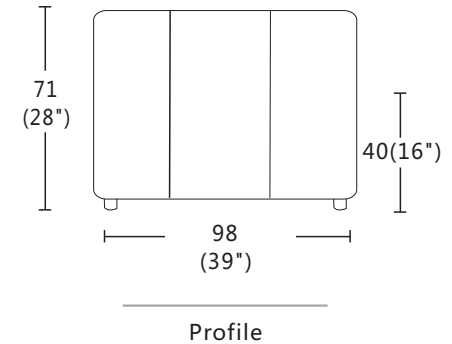

Functionality:

Not available

Sofa Legs:

Timber feet 5cm

Feet Disassembly:

Yes

116
(46")
CBM: 0.83m³
1P

105
(41")
CBM: 0.76m³
1PL/R

76
(30")
CBM: 0.43m³
AL

76
(30")
CBM: 0.45m³
AL1

76
(30")
CBM: 0.43m³
ALFL/R

CBM: 0.68m³
C

78
(31")
101
(40")
CBM: 0.32m³
BH