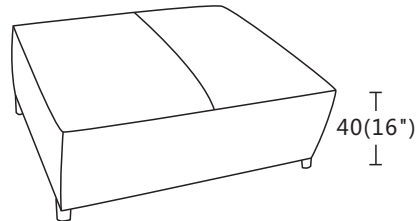

Carelli

Model: 31478 (1PL+AL+C+ALFR+BH)

Model: 31478(1PL+AL+C+ALFR+BH)

Structure:

Plywood and Solid wood

Seat: Elastic webbing

Back rest: Elastic webbing

Seat Cushion:

76
(30")
CBM: 0.43m³
AL

76
(30")
CBM: 0.45m³
AL1

76
(30")
CBM: 0.43m³
ALFL/R

CBM: 0.68m³
C

78
(31")
101
(40")
CBM: 0.32m³
BH