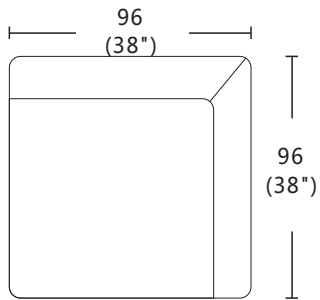

Functionality:

Not available

Sofa Legs:

Timber feet 5cm

Feet Disassembly:

Yes

116
(46")
CBM: 0.83m³
1P

105
(41")
CBM: 0.76m³
1PL/R

76
(30")
CBM: 0.43m³
AL

76
(30")
CBM: 0.45m³
AL1

76
(30")
CBM: 0.43m³
ALFL/R

CBM: 0.68m³
C

78
(31")
101
(40")
CBM: 0.32m³
BH