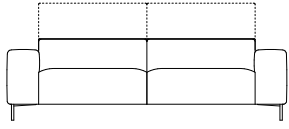

**Structure:** Frame composed of plywood, wood and derivatives (class E1).

Headrest mechanisms. Seater base with metallic frame and Greek springs.

**Seat:** Polyurethane foam with high support and variable density covered with polyester fibre.

**350**

L 235 x P 116 x H 72/99 cm

**300**

L 215 x P 116 x H 72/99 cm

**250**

L 195 x P 116 x H 72/99 cm

**090**

L 126 x P 116 x H 72/99 cm