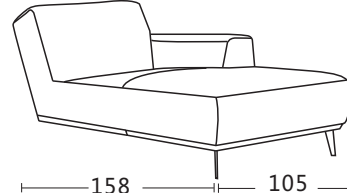

Carelli

Model:32074A-FK(3PR+CSAL)

Model:32074A-FK(3PR+CSAL)

Structure:

Plywood and Solid wood

Seat:No-sag spring

Back rest: Elastic webbing

Seat Cushion:

Sofa Legs:

Metal feet 17.5 cm

Feet Disassembly:

Yes

230
(91")
CBM:1.34m³
3P2C

200
(79")
CBM:1.17m³
2.5P

168
(66")
CBM:0.99m³
2P

133
(52")
CBM:0.78m³
1.5P

181
(71")
CBM:1.06m³
3PL/R

158
(62") 105
(41")
CBM:1.04m³
CSAL/R

60
(24") 69
(27")
44(17")
CBM:0.13m³
ST

81
(32")
93
(37")
46(18")
Profile