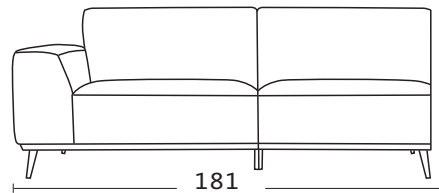

Carelli

Model:32074A-FK(3PR+CSAL)

Model:32074A-FK(3PR+CSAL)

Structure:

Plywood and Solid wood

Seat:No-sag spring

Back rest: Elastic webbing

Seat Cushion:

Sofa Legs:

Metal feet 17.5 cm

Feet Disassembly:

Yes

230
(91")
CBM:1.34m³
3P2C

200
(79")
CBM:1.17m³
2.5P

168
(66")
CBM:0.99m³
2P

133
(52")
CBM:0.78m³
1.5P