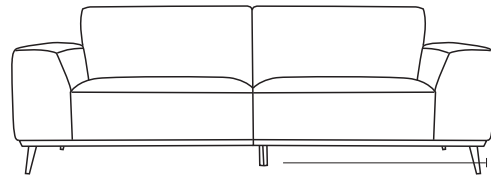

Carelli

Model:32074A-FK(3PR+CSAL)

Model:32074A-FK(3PR+CSAL)

Structure:

Plywood and Solid wood

Seat:No-sag spring

Back rest: Elastic webbing

Seat Cushion:

24KG/M3 30KG/M3

High resilient foam

Back Cushion:

Dacron fibre

Cushion removable:

Not available

Functionality:

Not available

Sofa Legs:

Metal feet 17.5 cm

Feet Disassembly:

Yes

230
(91")
CBM:1.34m³
3P2C

200
(79")
CBM:1.17m³
2.5P

168
(66")
CBM:0.99m³
2P

133
(52")
CBM:0.78m³
1.5P