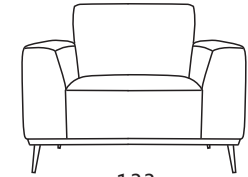

Carelli

Model:32074A-FK(3PR+CSAL)

Model:32074A-FK(3PR+CSAL)

Structure:

Plywood and Solid wood

Seat:No-sag spring

Back rest: Elastic webbing

Seat Cushion:

Sofa Legs:

Metal feet 17.5 cm

Feet Disassembly:

Yes

230
(91")
CBM:1.34m³
3P2C

200
(79")
CBM:1.17m³
2.5P

168
(66")
CBM:0.99m³
2P

133
(52")
CBM:0.78m³
1.5P