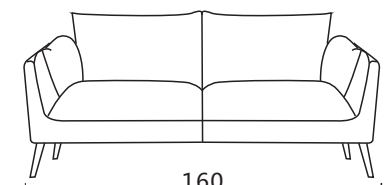

Carelli

Model:31887-FK(2.5PL+CSAR)

Model:31887-FK(2.5PL+CSAR)

Structure:

Plywood and Solid wood

Seat:Elastic webbing

Back rest: Elastic webbing

Seat Cushion:

Sofa Legs:

Metal feet 18.5 cm

Feet Disassembly:

Yes

246
(97")
CBM:1.23m³
3.5P

216
(85")
CBM:1.08m³
3P2C

198
(78")
CBM:0.99m³
2.5P

160
(63")
CBM:0.81m³
2P