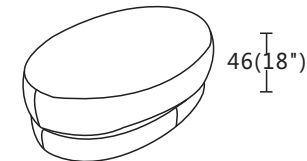

Carelli

Model:31887-FK(2.5PL+CSAR)

Model:31887-FK(2.5PL+CSAR)

Structure:

Plywood and Solid wood

Seat:Elastic webbing

Back rest: Elastic webbing

Seat Cushion:

Sofa Legs:

Metal feet 18.5 cm

Feet Disassembly:

Yes

246
(97")
CBM:1.23m³
3.5P

216
(85")
CBM:1.08m³
3P2C

198
(78")
CBM:0.99m³
2.5P

160
(63")
CBM:0.81m³
2P

106
(42")
CBM:0.54m³
1P

172
(68")
CBM:0.86m³
2.5PL

154
(61") 99
(39")
CBM:0.88m³
CSAL/R

66
(26") 102
(40")
46
(18")
CBM:0.21m³
BH

87(70)
(34(28"))
50(20")
87
(34")
Profile