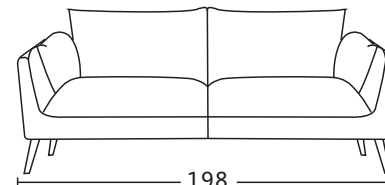

Carelli

Model:31887-FK(2.5PL+CSAR)

Model:31887-FK(2.5PL+CSAR)

Structure:

Plywood and Solid wood

Seat:Elastic webbing

Back rest: Elastic webbing

Seat Cushion:

Sofa Legs:

Metal feet 18.5 cm

Feet Disassembly:

Yes

246
(97")
CBM:1.23m³
3.5P

216
(85")
CBM:1.08m³
3P2C

198
(78")
CBM:0.99m³
2.5P

160
(63")
CBM:0.81m³
2P