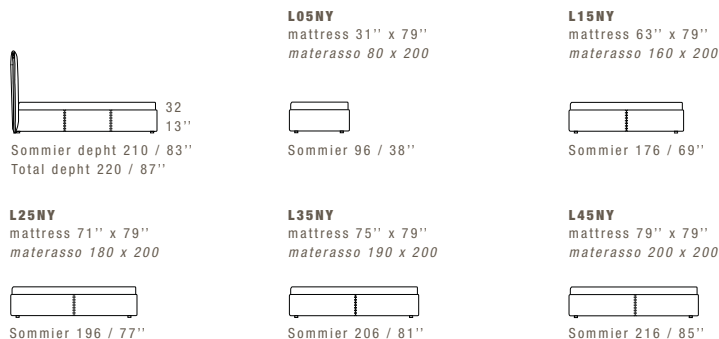

NOTES

- Dimensions: the first figure shows sizes in centimeters, the second in inches.
- The headboards E114B and E114A are available only in combination with L05NY bedframe.
- The headboard is composed of two parts that connect at the center of the bedframe.
- Stitching styles CUC 500, CUC 517 Special, CUC 500C Special and CUC 518 are not recommended.
- Pillows shown are not included in the price.
- Storage base available upon request, 660 € up-charge.

NOTE

- *Dimensioni: la prima cifra indica i centimetri, la seconda cifra indica i pollici.*
- *Le testiere E114B ed E114A vanno in composizione solo con il sommier L05NY.*
- *La testiera è sempre in due parti e la congiunzione è al centro del sommier.*
- *Le cuciture CUC 500, cuc 517 Special, CUC 500C Special e CUC 518 non sono consigliate.*
- *I cuscini presenti in foto non sono compresi nel prezzo.*
- *Disponibile su richiesta base contenitore, con supplemento 660 €.*

SOMMIER - European sizes / Misure europee