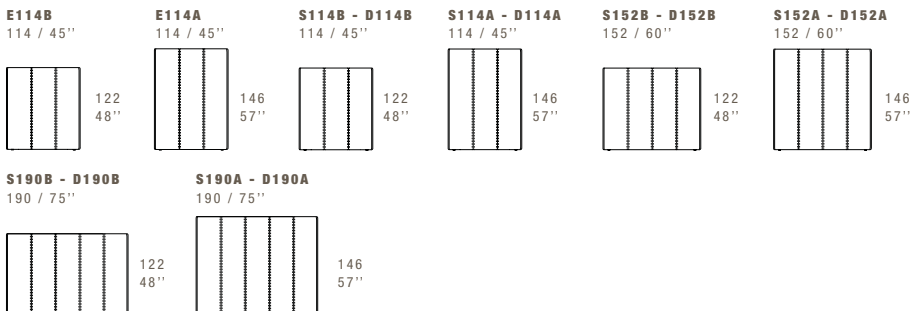

NEW YORK NIGHT

STANDARD FEATURES

- Hard wood frame.
- Headboard padding in polyurethane.
- Base in polyurethane.
- Headboard height 122/146 cm - 48"/57".
- Headboard depth 10 cm - 4".
- Base height 32 cm - 13".
- Wood legs height 4 cm - 1 1/2"
- All the bedframe sizes can be combined with all the headboards available.
- It is possible to combine the headboards in different sizes in order to design symmetrical or asymmetrical configurations.
- Mattress not included in the price.
- Headboard back in fabric.
- European wooden slats.
- Stitching CUC 522.
- The bench P016- D includes one roll cushion free of charge.

NOTES

- Dimensions: the first figure shows sizes in centimeters, the second in inches.
- The headboards E114B and E114A are available only in combination with L05NY bedframe.
- The headboard is composed of two parts that connect at the center of the bedframe.
- Stitching styles CUC 500, CUC 517 Special, CUC 500C Special and CUC 518 are not recommended.
- Pillows shown are not included in the price.
- Storage base available upon request, 660 € up-charge.

NOTE

- *Dimensioni: la prima cifra indica i centimetri, la seconda cifra indica i pollici.*
- *Le testiere E114B ed E114A vanno in composizione solo con il sommier L05NY.*
- *La testiera è sempre in due parti e la congiunzione è al centro del sommier.*
- *Le cuciture CUC 500, cuc 517 Special, CUC 500C Special e CUC 518 non sono consigliate.*
- *I cuscini presenti in foto non sono compresi nel prezzo.*
- *Disponibile su richiesta base contenitore, con supplemento 660 €.*

SOMMIER - European sizes / Misure europee

SOMMIER - American sizes / Misure americane

Headboard / Testiere

Movable sides panels / Terminali orientabili