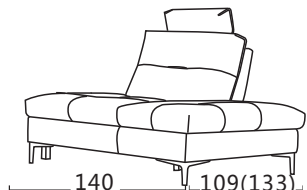

140 (55") 109(133)
(43(52"))
CBM:0.89m³
AFL/R