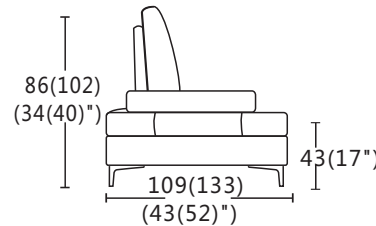

Model:32056(3PR+C+AFL)

Structure:

Plywood and Solid wood

Seat:No-sag spring

Back rest: Elastic webbing

Seat Cushion:

30KG/M3 31KG/M3

High resilient foam

Back Cushion:

Dacron fibre

Cushion removable:

Not available

Functionality:

Back sliding function and Adjustable armrest

Sofa Legs:

Metal feet 14 cm

Feet Disassembly:

No

195
(77")
CBM:1.24m³
3PL/R

114
(45")
CBM:0.73m³
1.5PL/R

162
(64")
CBM:0.96m³
3PAL

81
(32")
CBM:0.48m³
1.5PAL

140 (55") 109(133)
(43(52"))
CBM:0.89m³
AFL/R

108 (43")
109 (43")
CBM:0.9m³
C