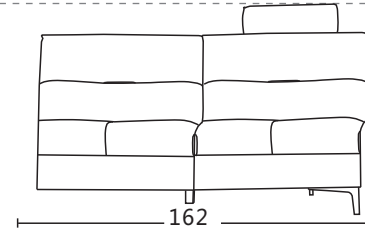

162
(64")
CBM:0.96m³
3PAL