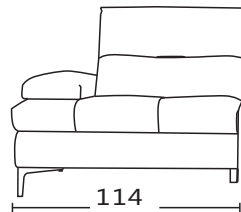

114
(45")
CBM:0.73m³
1.5PL/R