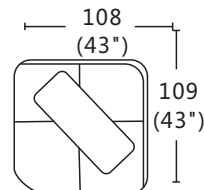

108 (43")
109 (43")
CBM:0.9m³
C