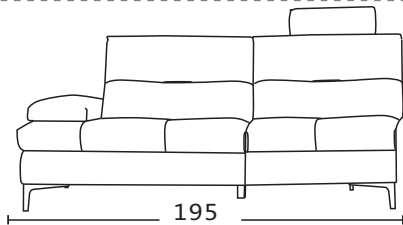

Model:32056(3PR+C+AFL)

Structure:

Plywood and Solid wood

Seat:No-sag spring

Back rest: Elastic webbing

Seat Cushion:

30KG/M3 31KG/M3

High resilient foam

Back Cushion:

Dacron fibre

Cushion removable:

Not available

Functionality:

Back sliding function and Adjustable armrest

Sofa Legs:

Metal feet 14 cm

Feet Disassembly:

No

195
(77")
CBM:1.24m³
3PL/R