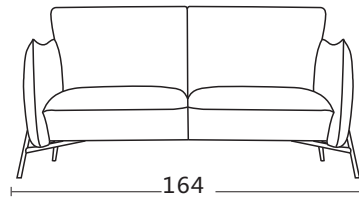

Carelli

Model:32072-FK(3P2C)

Model:32072-FK(3P2C)(2)

Structure:

Plywood and Solid wood

Seat:Elastic webbing+No-sag spring

Back rest: Elastic webbing

Seat Cushion:

Sofa Legs:

Metal feet Front21.2cm Behind19cm

Feet Disassembly:

No

221
(87")
CBM:1.78m³
3P2C

164
(65")
CBM:1.32m³
2P

99
(39")
CBM:0.81m³
1P