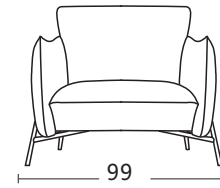

Carelli

Model:32072-FK(3P2C)

Model:32072-FK(3P2C)(2)

Structure:

Plywood and Solid wood

Seat:Elastic webbing+No-sag spring

Back rest: Elastic webbing

Seat Cushion:

30KG/M3 34KG/M3

High resilient foam

Back Cushion:26KG/M3 30KG/M3

Dacron fibre+High resilient foam

Cushion removable:

Not available

Functionality:

Not available

Sofa Legs:

Metal feet Front21.2cm Behind19cm

Feet Disassembly:

No

221
(87")
CBM:1.78m³
3P2C

164
(65")
CBM:1.32m³
2P

99
(39")
CBM:0.81m³
1P