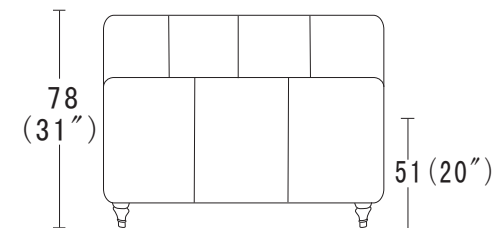

Sofa Legs:

Wooden feet 12.5 cm

Feet Disassembly:

Yes

215
(85")

CBM: 1.46m³

3P

178
(70")

CBM: 1.21m³

2P

111
(44")

CBM: 0.76m³

1P

78
(31")

94
(37")

51 (20")