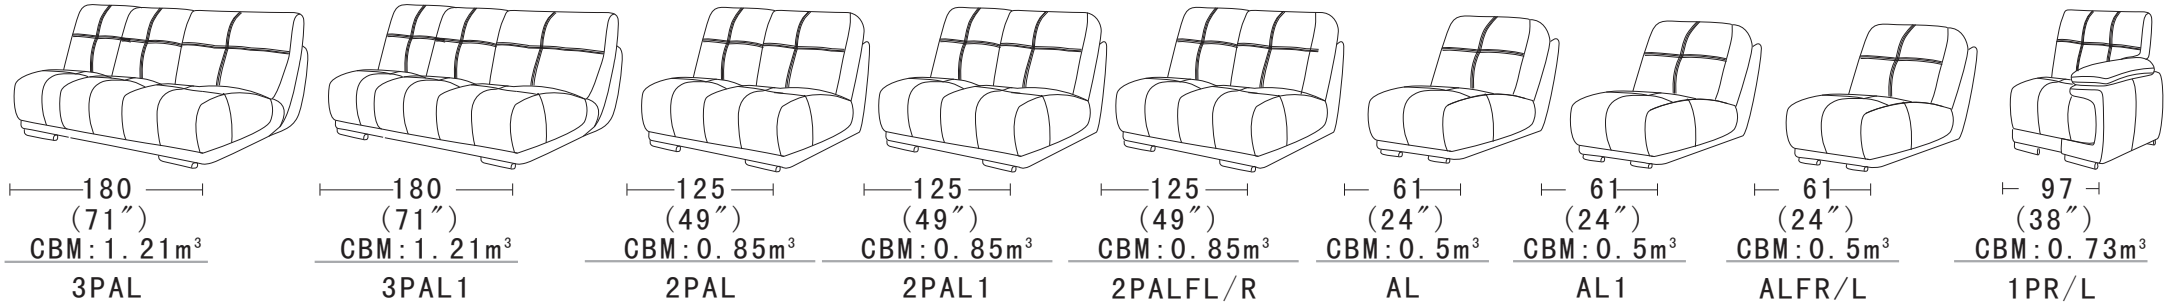

*Carelli*

Model:6974(2PL+C+3PAL+CSAR)

# Model: 6974(2PL+C+3PAL+CSAR)

Construction:  
Plywood and Hardwood

Seat: Elastic webbing+No sag spring  
Back rest: Elastic webbing

Seat Cushion:  
36KG/M3 polyurethane foam

Back Cushion:  
Dacron fibre

Cushion removable:  
Not available

Functionality:  
Not available

Sofa Legs:  
iron feet 4.7cm

Feet Disassembly:  
No

This information is based on the latest product information available at the time of printing. The right to discontinue and make changes is reserved