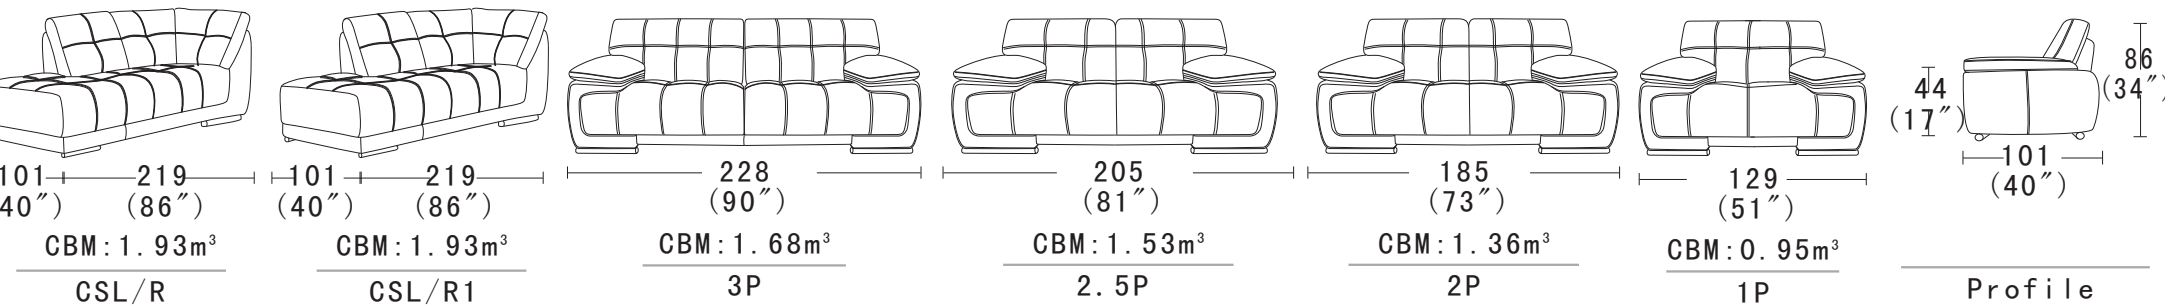

*Carelli*

Model:6974(2PL+C+3PAL+CSAR)

# Model: 6974(2PL+C+3PAL+CSAR)

Construction:  
Plywood and Hardwood

Seat: Elastic webbing+No sag spring  
Back rest: Elastic webbing

Seat Cushion:  
36KG/M3 polyurethane foam

Back Cushion:  
Dacron fibre

Cushion removable:  
Not available

Functionality:  
Not available

Sofa Legs:  
iron feet 4.7cm

Feet Disassembly:  
No

This information is based on the latest product information available at the time of printing. The right to discontinue and make changes is reserved