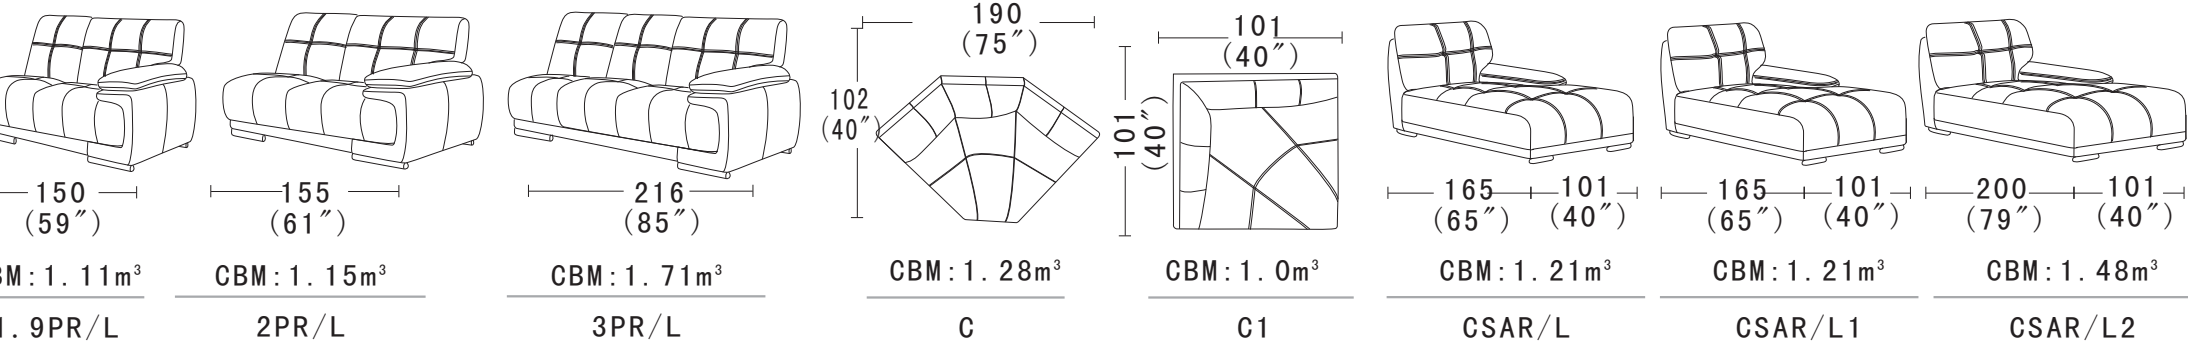

*Carelli*

Model:6974(2PL+C+3PAL+CSAR)

# Model: 6974(2PL+C+3PAL+CSAR)

Construction:  
Plywood and Hardwood

Seat: Elastic webbing+No sag spring  
Back rest: Elastic webbing

Seat Cushion:  
36KG/M3 polyurethane foam

Back Cushion:  
Dacron fibre

Cushion removable:  
Not available

Functionality:  
Not available

Sofa Legs:  
iron feet 4.7cm

Feet Disassembly:  
No

This information is based on the latest product information available at the time of printing. The right to discontinue and make changes is reserved