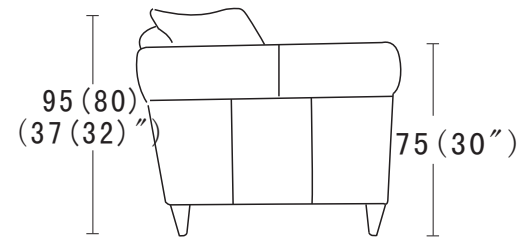

## Feet Disassembly:

Yes

227  
(89")

CBM: 1.6m<sup>3</sup>

3P2C

176  
(69")

CBM: 1.24m<sup>3</sup>

2P

113  
(45")

CBM: 0.8m<sup>3</sup>

1P

95 (80)  
(37 (32) ")

75 (30")

99  
(39")

Profile