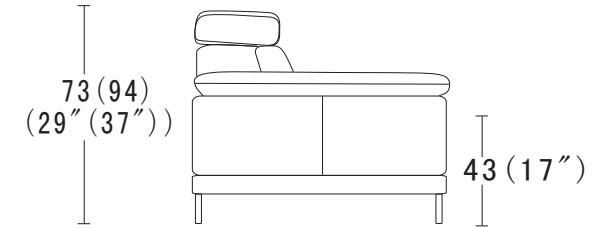

Headrest function

Sofa Legs:

Iron feet 11.9 cm

Feet Disassembly:

Yes

188
(74")

CBM: 1.14m³

3PL/R

108 (104)
(43" (41"))

235 (231)
(93" (91"))

CBM: 1.69m³

CSL/R

73 (94)
(29" (37"))

43 (17")

108 (104)
(43" (41"))

Profile