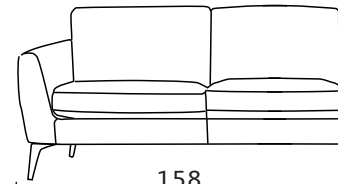

Carelli

Model:31628(2.5PL+CSR)

Model:31628(2.5PL+CSR)

Structure:
Plywood and Solid wood

Seat:Elastic webbing

Back rest: Elastic webbing

Seat Cushion:
30KG/M3 24KG/M3
High resilient foam

Back Cushion:
Dacron fibre

Cushion removable:
Removable seat and back cushion

Functionality:
Not available

Sofa Legs:
Metal feet 17.5 cm

Feet Disassembly:
Yes

219
(86")
CBM:1.01m³
3P

156
(61")
CBM:0.72m³
2P

158
(62")
CBM:0.73m³
2.5PL/R

92
(36")
CBM:0.43m³
1P

82(65)
(32(26"))
90
(35")
45(18")
Profile

199
(78")
CBM:0.92m³
2.5P

213 90
(84") (35")
CBM:0.98m³
CSL/R

58 69
(23") (27")
44(17")
CBM:0.12m³
ST

109 63
(43") (25")
44(17")
CBM:0.21m³
BH