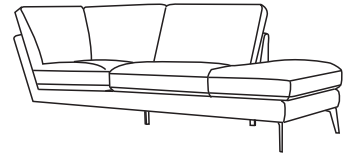

213 90
(84") (35")
CBM:0.98m³
CSL/R