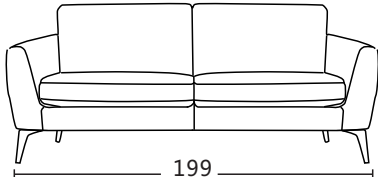

199
(78")
CBM:0.92m³
2.5P