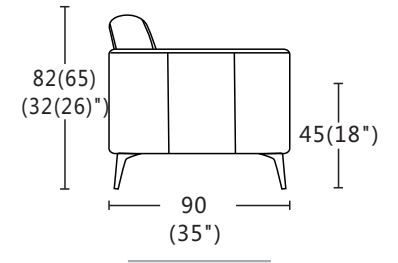

Carelli

Model:31628(2.5PL+CSR)

Model:31628(2.5PL+CSR)

Structure:
Plywood and Solid wood

Seat:Elastic webbing

Back rest: Elastic webbing

Seat Cushion:
30KG/M3 24KG/M3
High resilient foam

Back Cushion:
Dacron fibre

Cushion removable:
Removable seat and back cushion

Functionality:
Not available

Sofa Legs:
Metal feet 17.5 cm

Feet Disassembly:
Yes

219
(86")
CBM:1.01m³
3P

156
(61")
CBM:0.72m³
2P

158
(62")
CBM:0.73m³
2.5PL/R

92
(36")
CBM:0.43m³
1P

82(65)
(32(26"))
90
(35")
45(18")
Profile

199
(78")
CBM:0.92m³
2.5P

213 90
(84") (35")
CBM:0.98m³
CSL/R

58 69
(23") (27")
44(17")
CBM:0.12m³
ST

109 63
(43") (25")
44(17")
CBM:0.21m³
BH