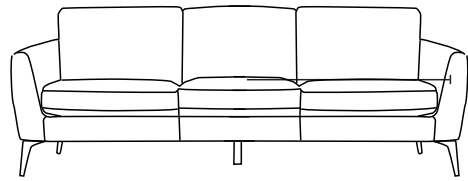

Carelli

Model:31628(2.5PL+CSR)

Model:31628(2.5PL+CSR)

Structure:
Plywood and Solid wood

Seat:Elastic webbing

Back rest: Elastic webbing

Seat Cushion:
30KG/M3 24KG/M3
High resilient foam

Back Cushion:
Dacron fibre

Cushion removable:
Removable seat and back cushion

Functionality:
Not available

Sofa Legs:
Metal feet 17.5 cm

Feet Disassembly:
Yes

219
(86")
CBM:1.01m³
3P

156
(61")
CBM:0.72m³
2P

158
(62")
CBM:0.73m³
2.5PL/R