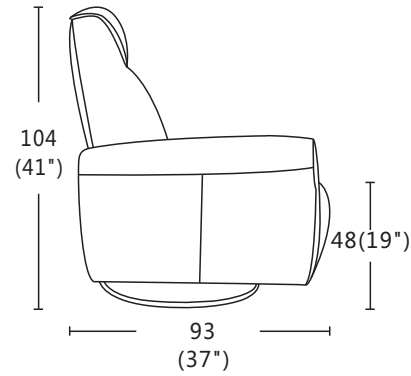

Sofa Legs:

Swivel Base

Feet Disassembly:

N/A

78
(31")
CBM:0.67m³
1P

Profile