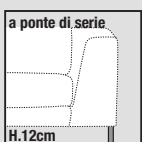

Piedini - Feet: