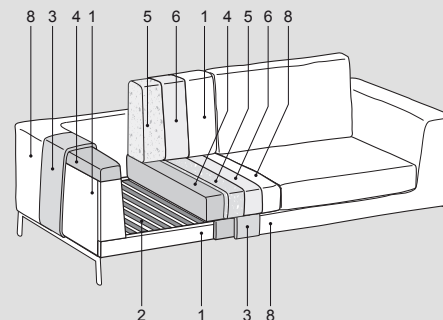

Piedini - Feet:

Accessori - Accessories:

Piano
Grigio (CR05)
Testa di Moro (CR08)

Cucitura