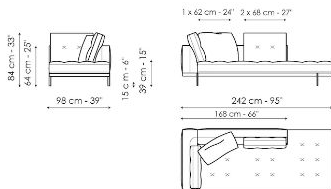

**Center section 192**  
 Width: 192cm  
 Depth: 98cm  
 Height: 84cm

**Center section 216**  
 Width: 216cm  
 Depth: 98cm  
 Height: 84cm

**Central section with tray 192**  
 Width: 192cm  
 Depth: 98cm  
 Height: 84cm

**Central section with tray 240**  
 Width: 240cm  
 Depth: 98cm  
 Height: 84cm

**Central section with tray 264**  
 Width: 264cm  
 Depth: 98cm  
 Height: 84cm

**Penisola 144**  
 Width: 144cm  
 Depth: 98cm  
 Height: 84cm

**Penisola 192**  
 Width: 192cm  
 Depth: 98cm  
 Height: 84cm

**Penisola 216**  
 Width: 216cm  
 Depth: 98cm  
 Height: 84cm

**Chaise large**  
 Width: 218cm  
 Depth: 96cm  
 Height: 84cm

**Chaise longue**  
 Width: 170cm  
 Depth: 98cm  
 Height: 84cm

**Meridiana**  
 Width: 242cm  
 Depth: 98cm  
 Height: 84cm

**Pouf**  
 Width: 144cm  
 Depth: 72cm  
 Height: 39cm

**Pouf with tray**  
 Width: 144cm  
 Depth: 72cm  
 Height: 39cm

**Armrest 68**  
 Width: 68cm  
 Depth: cm  
 Height: 31cm