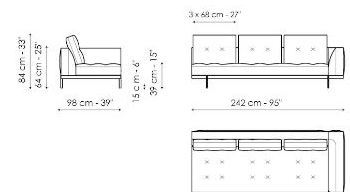

## Sofa 244

Width: 244cm  
Depth: 98cm  
Height: 84cm

## Sofa 268

Width: 268cm  
Depth: 98cm  
Height: 84cm

## End section sofa 170

Width: 170cm  
Depth: 98cm  
Height: 84cm

## End section sofa 218

Width: 218cm  
Depth: 98cm  
Height: 84cm