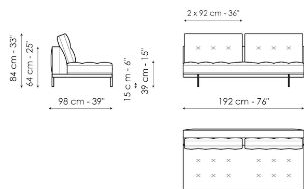

## End section with tray 266

Width: 266cm  
Depth: 98cm  
Height: 84cm

## Dormeuse 170

Width: 170cm  
Depth: 98cm  
Height: 84cm

**Dormeuse 218**  
 Width: 218cm  
 Depth: 98cm  
 Height: 84cm

**Dormeuse 242**  
 Width: 242cm  
 Depth: 98cm  
 Height: 84cm

**Center section 144**  
 Width: 144cm  
 Depth: 98cm  
 Height: 84cm

**Center section 192**  
 Width: 192cm  
 Depth: 98cm  
 Height: 84cm

**Center section 216**  
 Width: 216cm  
 Depth: 98cm  
 Height: 84cm

**Central section with tray 192**  
 Width: 192cm  
 Depth: 98cm  
 Height: 84cm

**Central section with tray 240**  
 Width: 240cm  
 Depth: 98cm  
 Height: 84cm

**Central section with tray 264**  
 Width: 264cm  
 Depth: 98cm  
 Height: 84cm

**Penisola 144**  
 Width: 144cm  
 Depth: 98cm  
 Height: 84cm