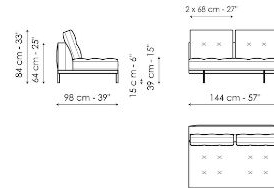

## End section with tray 266

Width: 266cm  
Depth: 98cm  
Height: 84cm

## Dormeuse 170

Width: 170cm  
Depth: 98cm  
Height: 84cm

**Dormeuse 218**  
 Width: 218cm  
 Depth: 98cm  
 Height: 84cm

**Dormeuse 242**  
 Width: 242cm  
 Depth: 98cm  
 Height: 84cm

**Center section 144**  
 Width: 144cm  
 Depth: 98cm  
 Height: 84cm

**Center section 192**  
 Width: 192cm  
 Depth: 98cm  
 Height: 84cm

**Center section 216**  
 Width: 216cm  
 Depth: 98cm  
 Height: 84cm

**Central section with tray 192**  
 Width: 192cm  
 Depth: 98cm  
 Height: 84cm

**Central section with tray 240**  
 Width: 240cm  
 Depth: 98cm  
 Height: 84cm

**Central section with tray 264**  
 Width: 264cm  
 Depth: 98cm  
 Height: 84cm

**Penisola 144**  
 Width: 144cm  
 Depth: 98cm  
 Height: 84cm