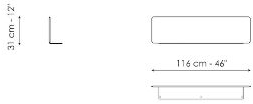

**Central section with tray 240**  
 Width: 240cm  
 Depth: 98cm  
 Height: 84cm

**Central section with tray 264**  
 Width: 264cm  
 Depth: 98cm  
 Height: 84cm

**Penisola 144**  
 Width: 144cm  
 Depth: 98cm  
 Height: 84cm

**Penisola 192**  
 Width: 192cm  
 Depth: 98cm  
 Height: 84cm

**Penisola 216**  
 Width: 216cm  
 Depth: 98cm  
 Height: 84cm

**Chaise large**  
 Width: 218cm  
 Depth: 96cm  
 Height: 84cm

**Chaise longue**  
 Width: 170cm  
 Depth: 98cm  
 Height: 84cm

**Meridiana**  
 Width: 242cm  
 Depth: 98cm  
 Height: 84cm

**Pouf**  
 Width: 144cm  
 Depth: 72cm  
 Height: 39cm

**Pouf with tray**  
 Width: 144cm  
 Depth: 72cm  
 Height: 39cm

**Armrest 68**  
 Width: 68cm  
 Depth: cm  
 Height: 31cm

**Armrest 116**  
 Width: 116cm  
 Depth: cm  
 Height: 31cm

**Magazine holder armrest**  
 Width: 95cm  
 Depth: 24cm  
 Height: 27cm

**Coffee table**  
 Width: 68cm  
 Depth: 24cm  
 Height: 27cm