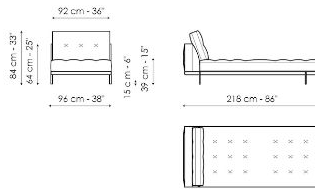

**Center section 192**  
 Width: 192cm  
 Depth: 98cm  
 Height: 84cm

**Center section 216**  
 Width: 216cm  
 Depth: 98cm  
 Height: 84cm

**Central section with tray 192**  
 Width: 192cm  
 Depth: 98cm  
 Height: 84cm

**Central section with tray 240**  
 Width: 240cm  
 Depth: 98cm  
 Height: 84cm

**Central section with tray 264**  
 Width: 264cm  
 Depth: 98cm  
 Height: 84cm

**Penisola 144**  
 Width: 144cm  
 Depth: 98cm  
 Height: 84cm

**Penisola 192**  
 Width: 192cm  
 Depth: 98cm  
 Height: 84cm

**Penisola 216**  
 Width: 216cm  
 Depth: 98cm  
 Height: 84cm

**Chaise large**  
 Width: 218cm  
 Depth: 96cm  
 Height: 84cm

**Chaise longue**  
 Width: 170cm  
 Depth: 98cm  
 Height: 84cm

**Meridiana**  
 Width: 242cm  
 Depth: 98cm  
 Height: 84cm

**Pouf**  
 Width: 144cm  
 Depth: 72cm  
 Height: 39cm

**Pouf with tray**  
 Width: 144cm  
 Depth: 72cm  
 Height: 39cm

**Armrest 68**  
 Width: 68cm  
 Depth: cm  
 Height: 31cm