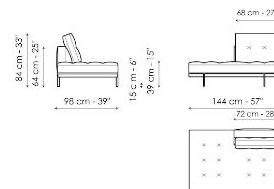

## Dormeuse 170

Width: 170cm  
Depth: 98cm  
Height: 84cm

**Dormeuse 218**  
 Width: 218cm  
 Depth: 98cm  
 Height: 84cm

**Dormeuse 242**  
 Width: 242cm  
 Depth: 98cm  
 Height: 84cm

**Center section 144**  
 Width: 144cm  
 Depth: 98cm  
 Height: 84cm

**Center section 192**  
 Width: 192cm  
 Depth: 98cm  
 Height: 84cm

**Center section 216**  
 Width: 216cm  
 Depth: 98cm  
 Height: 84cm

**Central section with tray 192**  
 Width: 192cm  
 Depth: 98cm  
 Height: 84cm

**Central section with tray 240**  
 Width: 240cm  
 Depth: 98cm  
 Height: 84cm

**Central section with tray 264**  
 Width: 264cm  
 Depth: 98cm  
 Height: 84cm

**Penisola 144**  
 Width: 144cm  
 Depth: 98cm  
 Height: 84cm

**Penisola 192**  
 Width: 192cm  
 Depth: 98cm  
 Height: 84cm

**Penisola 216**  
 Width: 216cm  
 Depth: 98cm  
 Height: 84cm

**Chaise large**  
 Width: 218cm  
 Depth: 96cm  
 Height: 84cm

**Chaise longue**  
 Width: 170cm  
 Depth: 98cm  
 Height: 84cm