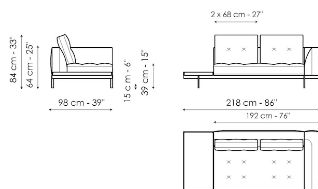

End section with tray 218

Width: 218cm
Depth: 98cm
Height: 84cm