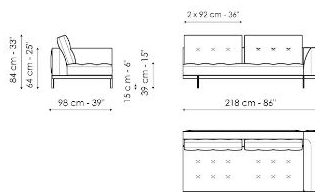

End section sofa 218

Width: 218cm
Depth: 98cm
Height: 84cm