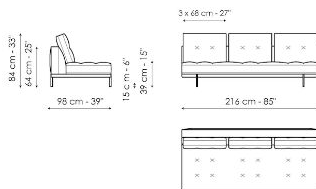

## End section with tray 266

Width: 266cm  
Depth: 98cm  
Height: 84cm

## Dormeuse 170

Width: 170cm  
Depth: 98cm  
Height: 84cm

**Dormeuse 218**  
 Width: 218cm  
 Depth: 98cm  
 Height: 84cm

**Dormeuse 242**  
 Width: 242cm  
 Depth: 98cm  
 Height: 84cm

**Center section 144**  
 Width: 144cm  
 Depth: 98cm  
 Height: 84cm

**Center section 192**  
 Width: 192cm  
 Depth: 98cm  
 Height: 84cm

**Center section 216**  
 Width: 216cm  
 Depth: 98cm  
 Height: 84cm

**Central section with tray 192**  
 Width: 192cm  
 Depth: 98cm  
 Height: 84cm

**Central section with tray 240**  
 Width: 240cm  
 Depth: 98cm  
 Height: 84cm

**Central section with tray 264**  
 Width: 264cm  
 Depth: 98cm  
 Height: 84cm

**Penisola 144**  
 Width: 144cm  
 Depth: 98cm  
 Height: 84cm