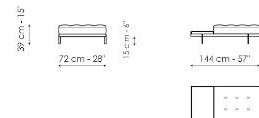

**Center section 192**  
 Width: 192cm  
 Depth: 98cm  
 Height: 84cm

**Center section 216**  
 Width: 216cm  
 Depth: 98cm  
 Height: 84cm

**Central section with tray 192**  
 Width: 192cm  
 Depth: 98cm  
 Height: 84cm

**Central section with tray 240**  
 Width: 240cm  
 Depth: 98cm  
 Height: 84cm

**Central section with tray 264**  
 Width: 264cm  
 Depth: 98cm  
 Height: 84cm

**Penisola 144**  
 Width: 144cm  
 Depth: 98cm  
 Height: 84cm

**Penisola 192**  
 Width: 192cm  
 Depth: 98cm  
 Height: 84cm

**Penisola 216**  
 Width: 216cm  
 Depth: 98cm  
 Height: 84cm

**Chaise large**  
 Width: 218cm  
 Depth: 96cm  
 Height: 84cm

**Chaise longue**  
 Width: 170cm  
 Depth: 98cm  
 Height: 84cm

**Meridiana**  
 Width: 242cm  
 Depth: 98cm  
 Height: 84cm

**Pouf**  
 Width: 144cm  
 Depth: 72cm  
 Height: 39cm

**Pouf with tray**  
 Width: 144cm  
 Depth: 72cm  
 Height: 39cm

**Armrest 68**  
 Width: 68cm  
 Depth: cm  
 Height: 31cm