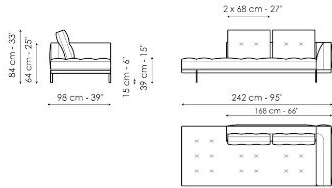

## End section with tray 218

Width: 218cm  
Depth: 98cm  
Height: 84cm

## End section with tray 266

Width: 266cm  
Depth: 98cm  
Height: 84cm

## Dormeuse 170

Width: 170cm  
Depth: 98cm  
Height: 84cm

**Dormeuse 218**  
 Width: 218cm  
 Depth: 98cm  
 Height: 84cm

**Dormeuse 242**  
 Width: 242cm  
 Depth: 98cm  
 Height: 84cm

**Center section 144**  
 Width: 144cm  
 Depth: 98cm  
 Height: 84cm

**Center section 192**  
 Width: 192cm  
 Depth: 98cm  
 Height: 84cm

**Center section 216**  
 Width: 216cm  
 Depth: 98cm  
 Height: 84cm

**Central section with tray 192**  
 Width: 192cm  
 Depth: 98cm  
 Height: 84cm