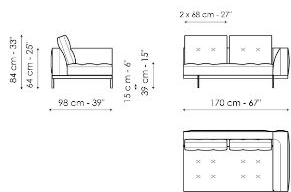

## Sofa 196

Width: 196cm  
Depth: 98cm  
Height: 84cm

## Sofa 244

Width: 244cm  
Depth: 98cm  
Height: 84cm

## Sofa 268

Width: 268cm  
Depth: 98cm  
Height: 84cm

**Meridiana**  
 Width: 242cm  
 Depth: 98cm  
 Height: 84cm

**Pouf**  
 Width: 144cm  
 Depth: 72cm  
 Height: 39cm

**Pouf with tray**  
 Width: 144cm  
 Depth: 72cm  
 Height: 39cm

**Armrest 68**  
 Width: 68cm  
 Depth: cm  
 Height: 31cm