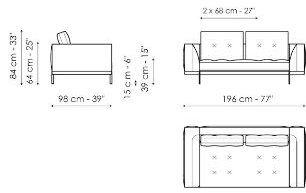

Data sheet

Sofa 196

Width: 196cm
Depth: 98cm
Height: 84cm