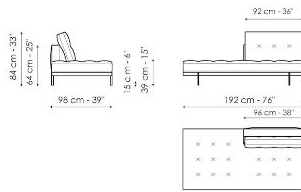

## Dormeuse 170

Width: 170cm  
Depth: 98cm  
Height: 84cm

**Dormeuse 218**  
 Width: 218cm  
 Depth: 98cm  
 Height: 84cm

**Dormeuse 242**  
 Width: 242cm  
 Depth: 98cm  
 Height: 84cm

**Center section 144**  
 Width: 144cm  
 Depth: 98cm  
 Height: 84cm

**Center section 192**  
 Width: 192cm  
 Depth: 98cm  
 Height: 84cm

**Center section 216**  
 Width: 216cm  
 Depth: 98cm  
 Height: 84cm

**Central section with tray 192**  
 Width: 192cm  
 Depth: 98cm  
 Height: 84cm

**Central section with tray 240**  
 Width: 240cm  
 Depth: 98cm  
 Height: 84cm

**Central section with tray 264**  
 Width: 264cm  
 Depth: 98cm  
 Height: 84cm

**Penisola 144**  
 Width: 144cm  
 Depth: 98cm  
 Height: 84cm

**Penisola 192**  
 Width: 192cm  
 Depth: 98cm  
 Height: 84cm

**Penisola 216**  
 Width: 216cm  
 Depth: 98cm  
 Height: 84cm

**Chaise large**  
 Width: 218cm  
 Depth: 96cm  
 Height: 84cm

**Chaise longue**  
 Width: 170cm  
 Depth: 98cm  
 Height: 84cm