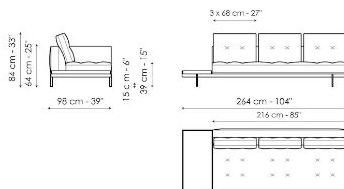

## Dormeuse 170

Width: 170cm  
Depth: 98cm  
Height: 84cm

**Dormeuse 218**  
 Width: 218cm  
 Depth: 98cm  
 Height: 84cm

**Dormeuse 242**  
 Width: 242cm  
 Depth: 98cm  
 Height: 84cm

**Center section 144**  
 Width: 144cm  
 Depth: 98cm  
 Height: 84cm

**Center section 192**  
 Width: 192cm  
 Depth: 98cm  
 Height: 84cm

**Center section 216**  
 Width: 216cm  
 Depth: 98cm  
 Height: 84cm

**Central section with tray 192**  
 Width: 192cm  
 Depth: 98cm  
 Height: 84cm

**Central section with tray 240**  
 Width: 240cm  
 Depth: 98cm  
 Height: 84cm

**Central section with tray 264**  
 Width: 264cm  
 Depth: 98cm  
 Height: 84cm

**Penisola 144**  
 Width: 144cm  
 Depth: 98cm  
 Height: 84cm

**Penisola 192**  
 Width: 192cm  
 Depth: 98cm  
 Height: 84cm

**Penisola 216**  
 Width: 216cm  
 Depth: 98cm  
 Height: 84cm

**Chaise large**  
 Width: 218cm  
 Depth: 96cm  
 Height: 84cm

**Chaise longue**  
 Width: 170cm  
 Depth: 98cm  
 Height: 84cm