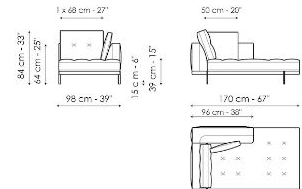

## Dormeuse 170

Width: 170cm  
Depth: 98cm  
Height: 84cm

**Dormeuse 218**  
 Width: 218cm  
 Depth: 98cm  
 Height: 84cm

**Dormeuse 242**  
 Width: 242cm  
 Depth: 98cm  
 Height: 84cm

**Center section 144**  
 Width: 144cm  
 Depth: 98cm  
 Height: 84cm

**Central section with tray 240**  
 Width: 240cm  
 Depth: 98cm  
 Height: 84cm

**Central section with tray 264**  
 Width: 264cm  
 Depth: 98cm  
 Height: 84cm

**Penisola 144**  
 Width: 144cm  
 Depth: 98cm  
 Height: 84cm

**Penisola 192**  
 Width: 192cm  
 Depth: 98cm  
 Height: 84cm

**Penisola 216**  
 Width: 216cm  
 Depth: 98cm  
 Height: 84cm

**Chaise large**  
 Width: 218cm  
 Depth: 96cm  
 Height: 84cm

**Chaise longue**  
 Width: 170cm  
 Depth: 98cm  
 Height: 84cm

**Meridiana**  
 Width: 242cm  
 Depth: 98cm  
 Height: 84cm

**Pouf**  
 Width: 144cm  
 Depth: 72cm  
 Height: 39cm

**Pouf with tray**  
 Width: 144cm  
 Depth: 72cm  
 Height: 39cm

**Armrest 68**  
 Width: 68cm  
 Depth: cm  
 Height: 31cm