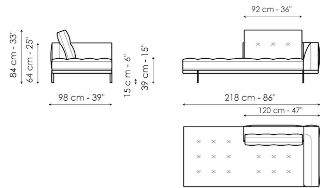

Dormeuse 218
Width: 218cm
Depth: 98cm
Height: 84cm