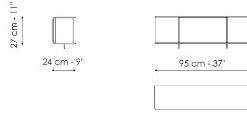

**Central section with tray 240**  
 Width: 240cm  
 Depth: 98cm  
 Height: 84cm

**Central section with tray 264**  
 Width: 264cm  
 Depth: 98cm  
 Height: 84cm

**Penisola 144**  
 Width: 144cm  
 Depth: 98cm  
 Height: 84cm

**Penisola 192**  
 Width: 192cm  
 Depth: 98cm  
 Height: 84cm

**Penisola 216**  
 Width: 216cm  
 Depth: 98cm  
 Height: 84cm

**Chaise large**  
 Width: 218cm  
 Depth: 96cm  
 Height: 84cm

**Chaise longue**  
 Width: 170cm  
 Depth: 98cm  
 Height: 84cm

**Meridiana**  
 Width: 242cm  
 Depth: 98cm  
 Height: 84cm

**Pouf**  
 Width: 144cm  
 Depth: 72cm  
 Height: 39cm

**Pouf with tray**  
 Width: 144cm  
 Depth: 72cm  
 Height: 39cm

**Armrest 68**  
 Width: 68cm  
 Depth: cm  
 Height: 31cm

**Armrest 116**  
 Width: 116cm  
 Depth: cm  
 Height: 31cm

**Magazine holder armrest**  
 Width: 95cm  
 Depth: 24cm  
 Height: 27cm

**Coffee table**  
 Width: 68cm  
 Depth: 24cm  
 Height: 27cm