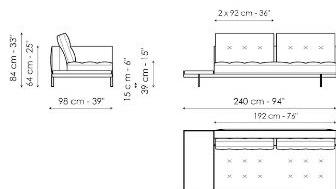

## End section with tray 266

Width: 266cm  
Depth: 98cm  
Height: 84cm

## Dormeuse 170

Width: 170cm  
Depth: 98cm  
Height: 84cm

**Dormeuse 218**  
 Width: 218cm  
 Depth: 98cm  
 Height: 84cm

**Dormeuse 242**  
 Width: 242cm  
 Depth: 98cm  
 Height: 84cm

**Center section 144**  
 Width: 144cm  
 Depth: 98cm  
 Height: 84cm

**Center section 192**  
 Width: 192cm  
 Depth: 98cm  
 Height: 84cm

**Center section 216**  
 Width: 216cm  
 Depth: 98cm  
 Height: 84cm

**Central section with tray 192**  
 Width: 192cm  
 Depth: 98cm  
 Height: 84cm

**Central section with tray 240**  
 Width: 240cm  
 Depth: 98cm  
 Height: 84cm

**Central section with tray 264**  
 Width: 264cm  
 Depth: 98cm  
 Height: 84cm

**Penisola 144**  
 Width: 144cm  
 Depth: 98cm  
 Height: 84cm