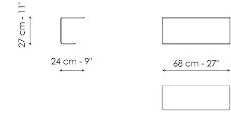

**Central section with tray 240**  
 Width: 240cm  
 Depth: 98cm  
 Height: 84cm

**Central section with tray 264**  
 Width: 264cm  
 Depth: 98cm  
 Height: 84cm

**Penisola 144**  
 Width: 144cm  
 Depth: 98cm  
 Height: 84cm

**Penisola 192**  
 Width: 192cm  
 Depth: 98cm  
 Height: 84cm

**Penisola 216**  
 Width: 216cm  
 Depth: 98cm  
 Height: 84cm

**Chaise large**  
 Width: 218cm  
 Depth: 96cm  
 Height: 84cm

**Chaise longue**  
 Width: 170cm  
 Depth: 98cm  
 Height: 84cm

**Meridiana**  
 Width: 242cm  
 Depth: 98cm  
 Height: 84cm

**Pouf**  
 Width: 144cm  
 Depth: 72cm  
 Height: 39cm

**Pouf with tray**  
 Width: 144cm  
 Depth: 72cm  
 Height: 39cm

**Armrest 68**  
 Width: 68cm  
 Depth: cm  
 Height: 31cm

**Armrest 116**  
 Width: 116cm  
 Depth: cm  
 Height: 31cm

**Magazine holder armrest**  
 Width: 95cm  
 Depth: 24cm  
 Height: 27cm

**Coffee table**  
 Width: 68cm  
 Depth: 24cm  
 Height: 27cm