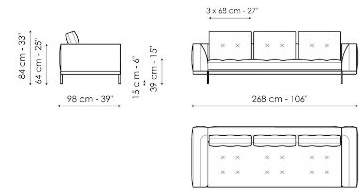

## Sofa 196

Width: 196cm  
Depth: 98cm  
Height: 84cm

## Sofa 244

Width: 244cm  
Depth: 98cm  
Height: 84cm

**Central section with tray 240**  
 Width: 240cm  
 Depth: 98cm  
 Height: 84cm

**Central section with tray 264**  
 Width: 264cm  
 Depth: 98cm  
 Height: 84cm

**Penisola 144**  
 Width: 144cm  
 Depth: 98cm  
 Height: 84cm

**Meridiana**  
 Width: 242cm  
 Depth: 98cm  
 Height: 84cm

**Pouf**  
 Width: 144cm  
 Depth: 72cm  
 Height: 39cm

**Pouf with tray**  
 Width: 144cm  
 Depth: 72cm  
 Height: 39cm

**Armrest 68**  
 Width: 68cm  
 Depth: cm  
 Height: 31cm