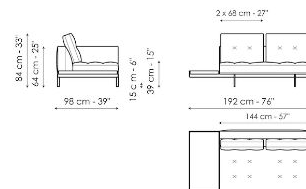

## End section with tray 266

Width: 266cm  
Depth: 98cm  
Height: 84cm

## Dormeuse 170

Width: 170cm  
Depth: 98cm  
Height: 84cm

**Dormeuse 218**  
 Width: 218cm  
 Depth: 98cm  
 Height: 84cm

**Dormeuse 242**  
 Width: 242cm  
 Depth: 98cm  
 Height: 84cm

**Center section 144**  
 Width: 144cm  
 Depth: 98cm  
 Height: 84cm

**Center section 192**  
 Width: 192cm  
 Depth: 98cm  
 Height: 84cm

**Center section 216**  
 Width: 216cm  
 Depth: 98cm  
 Height: 84cm

**Central section with tray 192**  
 Width: 192cm  
 Depth: 98cm  
 Height: 84cm

**Central section with tray 240**  
 Width: 240cm  
 Depth: 98cm  
 Height: 84cm

**Central section with tray 264**  
 Width: 264cm  
 Depth: 98cm  
 Height: 84cm

**Penisola 144**  
 Width: 144cm  
 Depth: 98cm  
 Height: 84cm