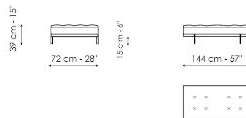

**Center section 192**  
 Width: 192cm  
 Depth: 98cm  
 Height: 84cm

**Center section 216**  
 Width: 216cm  
 Depth: 98cm  
 Height: 84cm

**Central section with tray 192**  
 Width: 192cm  
 Depth: 98cm  
 Height: 84cm

**Central section with tray 240**  
 Width: 240cm  
 Depth: 98cm  
 Height: 84cm

**Central section with tray 264**  
 Width: 264cm  
 Depth: 98cm  
 Height: 84cm

**Penisola 144**  
 Width: 144cm  
 Depth: 98cm  
 Height: 84cm

**Penisola 192**  
 Width: 192cm  
 Depth: 98cm  
 Height: 84cm

**Penisola 216**  
 Width: 216cm  
 Depth: 98cm  
 Height: 84cm

**Chaise large**  
 Width: 218cm  
 Depth: 96cm  
 Height: 84cm

**Chaise longue**  
 Width: 170cm  
 Depth: 98cm  
 Height: 84cm

**Meridiana**  
 Width: 242cm  
 Depth: 98cm  
 Height: 84cm

**Pouf**  
 Width: 144cm  
 Depth: 72cm  
 Height: 39cm

**Pouf with tray**  
 Width: 144cm  
 Depth: 72cm  
 Height: 39cm

**Armrest 68**  
 Width: 68cm  
 Depth: cm  
 Height: 31cm