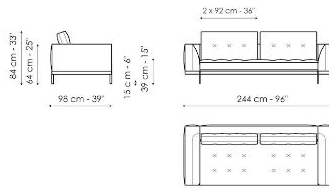

## Sofa 244

Width: 244cm  
Depth: 98cm  
Height: 84cm

**Central section with tray 240**  
 Width: 240cm  
 Depth: 98cm  
 Height: 84cm

**Central section with tray 264**  
 Width: 264cm  
 Depth: 98cm  
 Height: 84cm

**Penisola 144**  
 Width: 144cm  
 Depth: 98cm  
 Height: 84cm

**Meridiana**  
 Width: 242cm  
 Depth: 98cm  
 Height: 84cm

**Pouf**  
 Width: 144cm  
 Depth: 72cm  
 Height: 39cm

**Pouf with tray**  
 Width: 144cm  
 Depth: 72cm  
 Height: 39cm

**Armrest 68**  
 Width: 68cm  
 Depth: cm  
 Height: 31cm

**Armrest 116**  
 Width: 116cm  
 Depth: cm  
 Height: 31cm

**Magazine holder armrest**  
 Width: 95cm  
 Depth: 24cm  
 Height: 27cm

**Coffee table**  
 Width: 68cm  
 Depth: 24cm  
 Height: 27cm