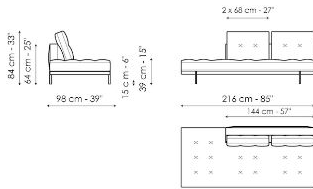

**Center section 192**  
 Width: 192cm  
 Depth: 98cm  
 Height: 84cm

**Center section 216**  
 Width: 216cm  
 Depth: 98cm  
 Height: 84cm

**Central section with tray 192**  
 Width: 192cm  
 Depth: 98cm  
 Height: 84cm

**Central section with tray 240**  
 Width: 240cm  
 Depth: 98cm  
 Height: 84cm

**Central section with tray 264**  
 Width: 264cm  
 Depth: 98cm  
 Height: 84cm

**Penisola 144**  
 Width: 144cm  
 Depth: 98cm  
 Height: 84cm

**Penisola 192**  
 Width: 192cm  
 Depth: 98cm  
 Height: 84cm

**Penisola 216**  
 Width: 216cm  
 Depth: 98cm  
 Height: 84cm

**Chaise large**  
 Width: 218cm  
 Depth: 96cm  
 Height: 84cm

**Chaise longue**  
 Width: 170cm  
 Depth: 98cm  
 Height: 84cm

**Meridiana**  
 Width: 242cm  
 Depth: 98cm  
 Height: 84cm

**Pouf**  
 Width: 144cm  
 Depth: 72cm  
 Height: 39cm

**Pouf with tray**  
 Width: 144cm  
 Depth: 72cm  
 Height: 39cm

**Armrest 68**  
 Width: 68cm  
 Depth: cm  
 Height: 31cm