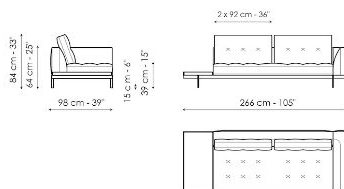

## End section sofa 170

Width: 170cm  
Depth: 98cm  
Height: 84cm

## End section sofa 218

Width: 218cm  
Depth: 98cm  
Height: 84cm

## End section sofa 242

Width: 242cm  
Depth: 98cm  
Height: 84cm

## End section with tray 218

Width: 218cm  
Depth: 98cm  
Height: 84cm