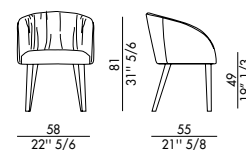

Informazioni tecniche / Technical informations

Poltroncina imbottita con gambe in legno massello di frassino tinto.

Noce Canaletto	FVC
Frassino Nero	FNR
Frassino Testa di Moro	FTM

Upholstered armchair with ash stained solid wooden legs.

Canaletto walnut Ash	FVC
Black Ash	FNR
Dark Brown Ash	FTM

Rivestimento non sfoderabile.

H 140 cm x L 160 cm 3,00 m²

Cover not removable.

H 140 cm x L 160 cm 3,00 m²