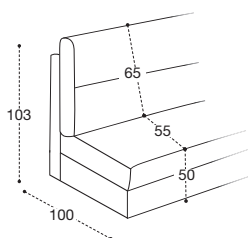

SIRMIONE H18

STRUTTURA VERO LEGNO
REAL WOOD STRUCTURE

CUSCINO SPALLIERA
IN POLIURETANO ESPANSO
DENSITÀ 23KG/M³ RIVESTITO
IN FIBRE ACRILICHE
PER STANDARD/UP
BACK CUSHION IN
POLYURETHANE FOAM DENSITY
23KG/M³ COVERED WITH
ACRYLIC FIBRES STANDARD AND
UP VERSION

CUSCINO SPALLIERA
IN FIOCCO ACRILICO
PER COMFORT
BACK CUSHION IN
ACRYLIC FLOCK FOR
COMFORT VERSION

CUSCINO SEDUTA IN
POLIURETANO ESPANSO
DENSITÀ 35KG/M³ RIVESTITO
IN FIBRE ACRILICHE
SEAT CUSHION IN
POLYURETHANE FOAM
DENSITY 35 KG/M³ COVERED
WITH ACRYLIC FIBRES

CUSCINI DI SEDUTA SFODERABILI
REMOVABLE UPHOLSTERY
FOR SITTING CUSHIONS

COMPLETAMENTE SFODERABILE
FULLY REMOVABLE COVERING

PELLE / LEATHER

TESSUTO / FABRIC

ACCESSORI OPTIONAL / OPTIONALS

MECCANISMO
ROLLER

LETTO INCLUSO / BED INCLUDED

STANDARD/COMFORT: 222 cm
UP: 226 cm

SUPPLEMENTO SCOCCA DIVANO/TERMINALE
MAXI CON 2 CUSCINI DI SEDUTA/SPALLIERA
ADDITIONAL COST FOR MAXI SOFA WITH
2 SEAT AND BACK CUSHION

cad. 147

Sirmione comfort

Sirmione standard

Sirmione UP

B12

B13

B14

B15

B16

B18

B19

B20

ELEMENTO DIVISIBILE OPTIONAL
(OPZIONE DISPONIBILE SOLO PER DIVANI E TERMINALI CON LETTO INTEGRATO)
OPTIONAL DIVISIBLE ELEMENTS
(OPTION ONLY AVAILABLE FOR SOFAS AND END UNITS WITH INTEGRATED BED)

€ 120 ogni elemento

POSSIBILITÀ DI RICEVERE I DIVANI O I
TERMINALI CON MECCANISMO LETTO DIVISI
IN PIÙ PARTI ED IMBALLATI SEPARATAMENTE,
DA MONTARE DIRETTAMENTE IN LOCO
POSSIBILITY TO RECEIVE SOFAS OR END
UNITS WITH BED MECHANISM DIVIDED INTO
SEPARATE PARTS AND PACKAGED SEPARATELY,
TO BE ASSEMBLED DIRECTLY ON SITE

BRACCIOLI A SCELTA INCLUSI NEL PREZZO
ARM INCLUDED IN THE PRICE