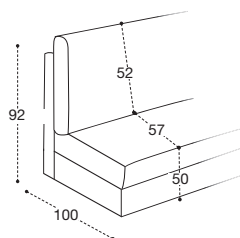

Sirmione standard