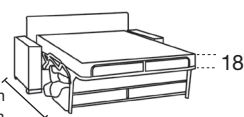

LETTO INCLUSO / BED INCLUDED

STANDARD/COMFORT: 222 cm  
UP: 226 cm

SUPPLEMENTO SCOCCA DIVANO/TERMINALE  
MAXI CON 2 CUSCINI DI SEDUTA/SPALLIERA  
ADDITIONAL COST FOR MAXI SOFA WITH  
2 SEAT AND BACK CUSHION