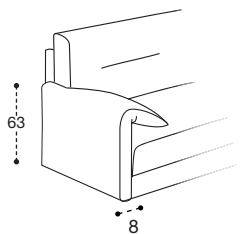

STANDARD/COMFORT: 222 cm
UP: 226 cm

SUPPLEMENTO SCOCCA DIVANO/TERMINALE
MAXI CON 2 CUSCINI DI SEDUTA/SPALLIERA
ADDITIONAL COST FOR MAXI SOFA WITH
2 SEAT AND BACK CUSHION

cad. 147

Sirmione comfort

Sirmione standard

Sirmione UP

B12

B13

B14

B15

B16

B18

B19