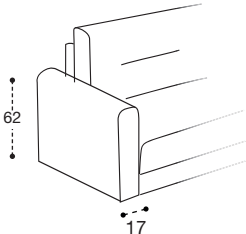

STANDARD/COMFORT: 222 cm
UP: 226 cm

SUPPLEMENTO SCOCCA DIVANO/TERMINALE
MAXI CON 2 CUSCINI DI SEDUTA/SPALLIERA
ADDITIONAL COST FOR MAXI SOFA WITH
2 SEAT AND BACK CUSHION

cad. 147

Sirmione comfort

Sirmione standard

Sirmione UP

B12

B13

B14

B15

B16

B18

B19