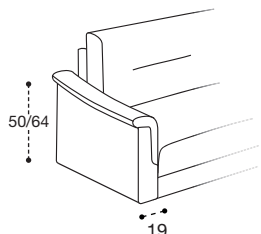

STANDARD/COMFORT: 222 cm
UP: 226 cm

SUPPLEMENTO SCOCCA DIVANO/TERMINALE
MAXI CON 2 CUSCINI DI SEDUTA/SPALLIERA
ADDITIONAL COST FOR MAXI SOFA WITH
2 SEAT AND BACK CUSHION

cad. 147

Sirmione comfort

Sirmione standard

Sirmione UP

B12

B13

B14

B15

B16

B18

B19