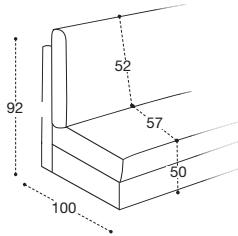

STANDARD/COMFORT: 222 cm
UP: 226 cm

SUPPLEMENTO SCOCCA DIVANO/TERMINALE
MAXI CON 2 CUSCINI DI SEDUTA/SPALLIERA
ADDITIONAL COST FOR MAXI SOFA WITH
2 SEAT AND BACK CUSHION

cad. 147

Sirmione comfort

Sirmione standard

Sirmione UP

B12

B13

B14

B15

B16

B18

B19