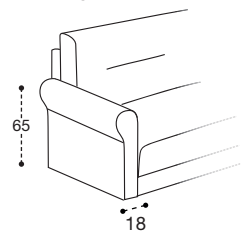

B20

ELEMENTO DIVISIBILE OPTIONAL
(OPZIONE DISPONIBILE SOLO PER DIVANI E TERMINALI CON LETTO INTEGRATO)
OPTIONAL DIVISIBLE ELEMENTS
(OPTION ONLY AVAILABLE FOR SOFAS AND END UNITS WITH INTEGRATED BED)