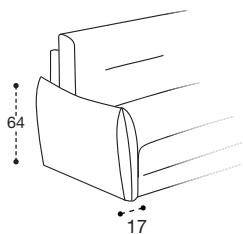

STANDARD/COMFORT: 222 cm
UP: 226 cm

SUPPLEMENTO SCOCCA DIVANO/TERMINALE
MAXI CON 2 CUSCINI DI SEDUTA/SPALLIERA
ADDITIONAL COST FOR MAXI SOFA WITH
2 SEAT AND BACK CUSHION

cad. 147

Sirmione comfort

Sirmione standard

Sirmione UP

B12

B13

B14

B15

B16

B18

B19