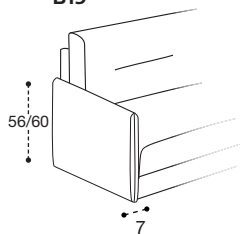

STANDARD/COMFORT: 222 cm
UP: 226 cm

SUPPLEMENTO SCOCCA DIVANO/TERMINALE
MAXI CON 2 CUSCINI DI SEDUTA/SPALLIERA
ADDITIONAL COST FOR MAXI SOFA WITH
2 SEAT AND BACK CUSHION

cad. 147

Sirmione comfort

Sirmione standard

Sirmione UP

B12

B13

B14

B15

B16

B18

B19