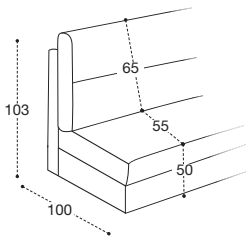

Sirmione comfort