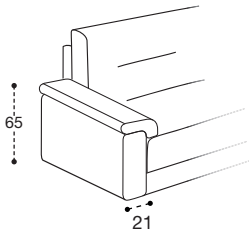

SIRMIONE H18

STRUTTURA VERO LEGNO
REAL WOOD STRUCTURE

CUSCINO SPALLIERA
IN POLIURETANO ESPANSO
DENSITÀ 23KG/M³ RIVESTITO
IN FIBRE ACRILICHE
PER STANDARD/UP
BACK CUSHION IN
POLYURETHANE FOAM DENSITY
23KG/M³ COVERED WITH
ACRYLIC FIBRES STANDARD AND
UP VERSION

CUSCINO SPALLIERA
IN FIOCCO ACRILICO
PER COMFORT
BACK CUSHION IN
ACRYLIC FLOCK FOR
COMFORT VERSION

CUSCINO SEDUTA IN
POLIURETANO ESPANSO
DENSITÀ 35KG/M³ RIVESTITO
IN FIBRE ACRILICHE
SEAT CUSHION IN
POLYURETHANE FOAM
DENSITY 35 KG/M³ COVERED
WITH ACRYLIC FIBRES

CUSCINI DI SEDUTA SFODERABILI
REMOVABLE UPHOLSTERY
FOR SITTING CUSHIONS

COMPLETAMENTE SFODERABILE
FULLY REMOVABLE COVERING

ACCESSORI OPTIONAL / OPTIONALS

MECCANISMO
ROLLER

LETTO INCLUSO / BED INCLUDED

SUPPLEMENTO SCOCCA DIVANO/TERMINALE
MAXI CON 2 CUSCINI DI SEDUTA/SPALLIERA
ADDITIONAL COST FOR MAXI SOFA WITH
2 SEAT AND BACK CUSHION

cad. 147

Sirmione comfort

Sirmione standard

Sirmione UP

B12

B13

B14

B15

B16

B18

B19

B20

ELEMENTO DIVISIBILE OPTIONAL
(OPZIONE DISPONIBILE SOLO PER DIVANI E TERMINALI CON LETTO INTEGRATO)
OPTIONAL DIVISIBLE ELEMENTS
(OPTION ONLY AVAILABLE FOR SOFAS AND END UNITS WITH INTEGRATED BED)

€ 120 ogni elemento

POSSIBILITÀ DI RICEVERE I DIVANI O I
TERMINALI CON MECCANISMO LETTO DIVISI
IN PIÙ PARTI ED IMBALLATI SEPARATAMENTE,
DA MONTARE DIRETTAMENTE IN LOCO
POSSIBILITY TO RECEIVE SOFAS OR END
UNITS WITH BED MECHANISM DIVIDED INTO
SEPARATE PARTS AND PACKAGED SEPARATELY,
TO BE ASSEMBLED DIRECTLY ON SITE

BRACCIOLI A SCELTA INCLUSI NEL PREZZO
ARM INCLUDED IN THE PRICE