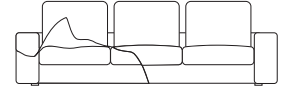

COMPLETAMENTE SFODERABILE
FULLY REMOVABLE COVERING

PELLE / LEATHER

TESSUTO / FABRIC

ACCESSORI OPTIONAL / OPTIONALS

MECCANISMO
ROLLER