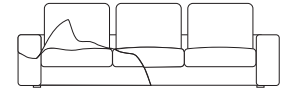

COMPLETAMENTE SFODERABILE
FULLY REMOVABLE COVERING