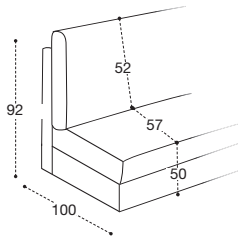

Sirmione standard