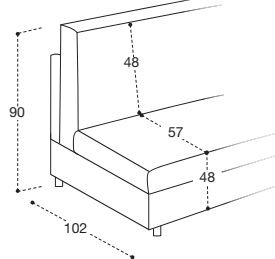

Verona soft