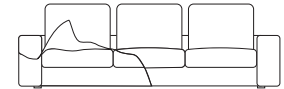

COMPLETAMENTE SFODERABILE
FULLY REMOVABLE COVERING