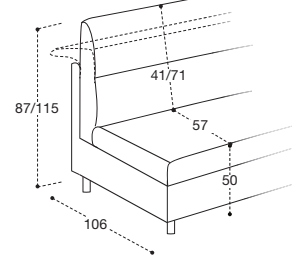

VERONA H20

STRUTTURA VERO LEGNO
REAL WOOD STRUCTURE

CUSCINO SPALLIERA
IN POLIURETANO ESPANSO
DENSITÀ 23KG/M³ RIVESTITO
IN FIBRE ACRILICHE
BACK CUSHION IN POLYURETHANE
FOAM DENSITY 23KG/M³
COVERED WITH ACRYLIC FIBRES

CUSCINO SEDUTA
IN POLIURETANO ESPANSO
DENSITÀ 35KG/M³ RIVESTITO
IN FIBRE ACRILICHE
SEAT CUSHION IN
POLYURETHANE
FOAM DENSITY 35 KG/M³
COVERED WITH ACRYLIC FIBRES

CUSCINI DI SEDUTA SFODERABILI
REMOVABLE UPHOLSTERY
FOR SITTING CUSHIONS

COMPLETAMENTE SFODERABILE
FULLY REMOVABLE COVERING

ACCESSORI OPTIONAL / OPTIONALS

**TELAIO IN METALLO SOLO PER
BRACCIOLO B1 / BRACCIOLO B3**
METAL FRAME ONLY FOR
ARM B1 AND B3

**TELAIO IN METALLO CON TASCA
A SCELTA, SOLO PER BRACCIOLO B1/
BRACCIOLO B3**
METAL FRAME WITH LEATHER
POCKET ONLY FOR ARM B1 AND B3

**TASCA IN TESSUTO A SCELTA,
SOLO PER BRACCIOLO B2**
FABRIC SIDE POCKET ONLY FOR
ARM B2

MECCANISMO ROLLER

LETTO INCLUSO / BED INCLUDED

VERONA SOFT: 210 cm
VERONA UP: 216 cm

Verona soft

Verona up

B1

BRACCIOLI A SCELTA INCLUSI NEL PREZZO
ARM INCLUDED IN THE PRICE

B2

B3

ELEMENTO DIVISIBILE OPTIONAL (OPZIONE DISPONIBILE SOLO PER DIVANI E TERMINALI CON LETTO INTEGRATO)

OPTIONAL DIVISIBLE ELEMENTS (OPTION ONLY AVAILABLE FOR SOFAS AND END UNITS WITH INTEGRATED BED)

POSSIBILITÀ DI RICEVERE I DIVANI O I TERMINALI CON MECCANISMO LETTO DIVISI IN PIÙ PARTI ED
IMBALLATI SEPARATAMENTE, DA MONTARE DIRETTAMENTE IN LOCO
POSSIBILITY TO RECEIVE SOFAS OR END UNITS WITH BED MECHANISM DIVIDED INTO SEPARATE PARTS
AND PACKAGED SEPARATELY, TO BE ASSEMBLED DIRECTLY ON SITE