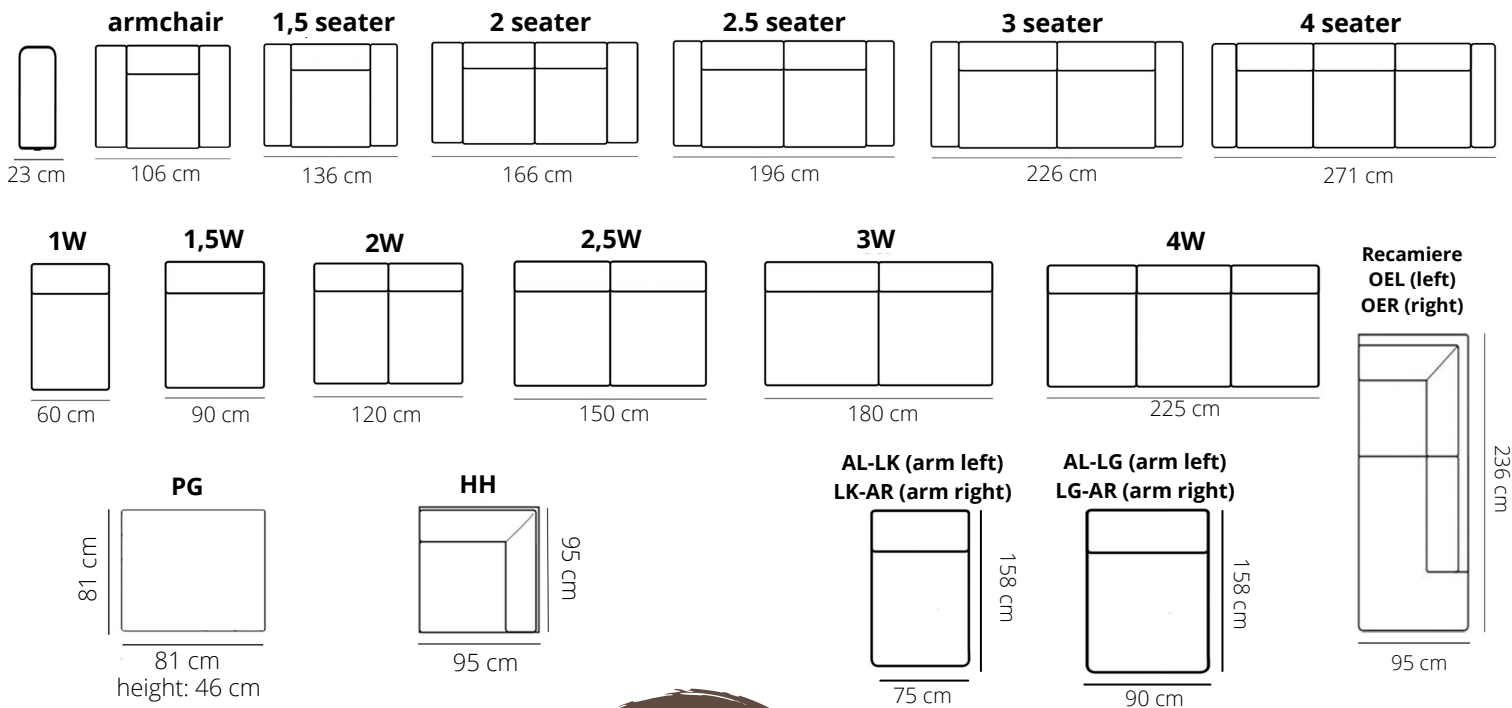

PALLAS

ELEMENTS

STITCHING

flat seam with capseam
on armrest

LEGS

RU
black or chrome

HEIGHT: 84 cm
DEPTH: 94 cm
SEAT DEPTH: 56 cm
SEAT HEIGHT: 46 cm
ARM HEIGHT: 56 cm
ARM WIDTH: 23 CM

PRODUCT INFO

FRAME

beechwood

chipboard

FILLING

BACK

polyether sticks

SUSPENSION

elastic belts