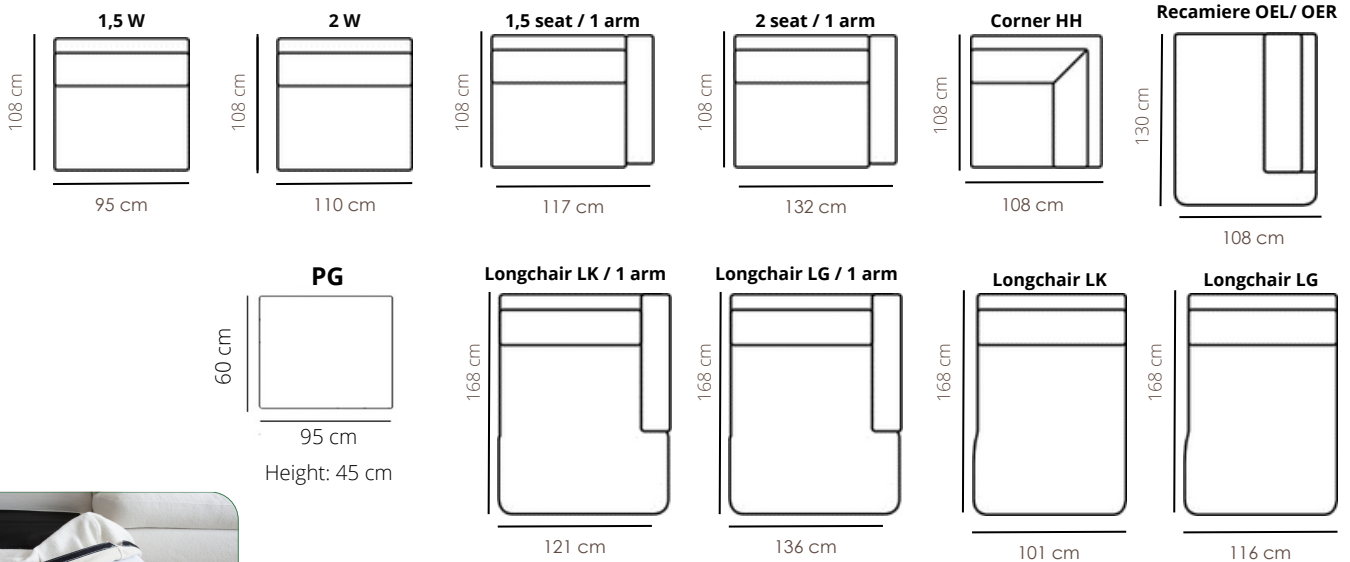

CROSS

ELEMENTS

removable cover

STITCHING

flat seam

HEIGHT: 83 cm
DEPTH: 108 cm
SEAT DEPTH: 70 cm
SEAT HEIGHT: 46 cm

PRODUCT INFO

FRAME