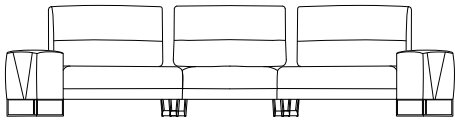

Structure: Plywood, wood and derivatives (class E1). Suspension with high resistance elastic belts.

Mechanism: Adjustable depth electric mechanism, and pivoting manual mechanism

Structure Padding: Polyurethane foam with high support and variable density covered with polyester wadding.

760

L 373 x P 136/156 x H 93 cm

750

L 353 x P 134/154 x H 93 cm

360

L 357 x P 116/135 x H 93 cm

350

L 327 x P 116/135 x H 93 cm