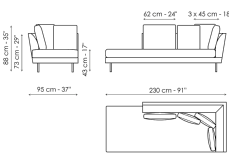

Height: 88cm

**End section sofa 202**

Width: 202cm

Depth: 95cm

Height: 88cm

**End section sofa 172**

Width: 172cm

Depth: 95cm

Height: 88cm

**Corner sofa 240**

Width: 240cm

Depth: 95cm

Height: 88cm

**Corner sofa 210**

Width: 210cm

Depth: 95cm

Height: 88cm

**Meridiana**

Width: 230cm

Depth: 95cm

Height: 88cm

**Chaise longue**

Width: 170cm

Depth: 122cm

Height: 88cm

**Corner**

Width: 95cm

Depth: 95cm

Height: 88cm

**Armchair**

Width: 112cm

Depth: 95cm