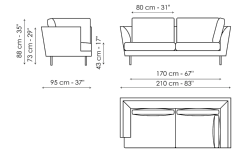

Height: 88cm

**End section sofa 202**

Width: 202cm

Depth: 95cm

Height: 88cm

**End section sofa 172**

Width: 172cm

Depth: 95cm

Height: 88cm

**Corner sofa 240**

Width: 240cm

Depth: 95cm

Height: 88cm

**Corner sofa 210**

Width: 210cm

Depth: 95cm

Height: 88cm

**Meridiana**

Width: 230cm

Depth: 95cm

Height: 88cm

**Chaise longue**

Width: 170cm

Depth: 122cm

Height: 88cm

**Corner**

Width: 95cm

Depth: 95cm

Height: 88cm

**Armchair**

Width: 112cm

Depth: 95cm