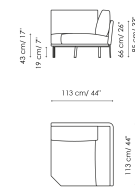

Data sheet

Sofa 263 - 3 seats
 Width: 263cm
 Depth: 95cm
 Height: 85cm

Sofa 263 - 2 seats
 Width: 263cm
 Depth: 95cm
 Height: 85cm

Sofa 233
 Width: 233cm
 Depth: 95cm
 Height: 85cm

Sofa 203
 Width: 203cm
 Depth: 95cm
 Height: 85cm

End section sofa 225
 Width: 255cm
 Depth: 95cm
 Height: 85cm

End section sofa 195
 Width: 195cm
 Depth: 95cm
 Height: 85cm

Chaise longue
 Width: 115cm
 Depth: 170cm
 Height: 85cm

Meridiana
 Width: 95cm
 Depth: 230cm
 Height: 85cm

Corner 95x95
 Width: 95cm
 Depth: 95cm
 Height: 85cm

Corner 113x113
 Width: 113cm
 Depth: 113cm
 Height: 85cm

Armchair
 Width: 88cm
 Depth: 80cm
 Height: 85cm

Pouf
 Width: 85cm
 Depth: 85cm
 Height: 43cm

Combination 1
 Width: 340cm
 Depth: 170cm
 Height: 85cm

Combination 2
 Width: 320cm
 Depth: 230cm
 Height: 85cm

Combination 3
 Width: 290cm
 Depth: 290cm
 Height: 85cm

Sofa 263 - 3 seats
 Width: 263cm
 Depth: 95cm
 Height: 85cm