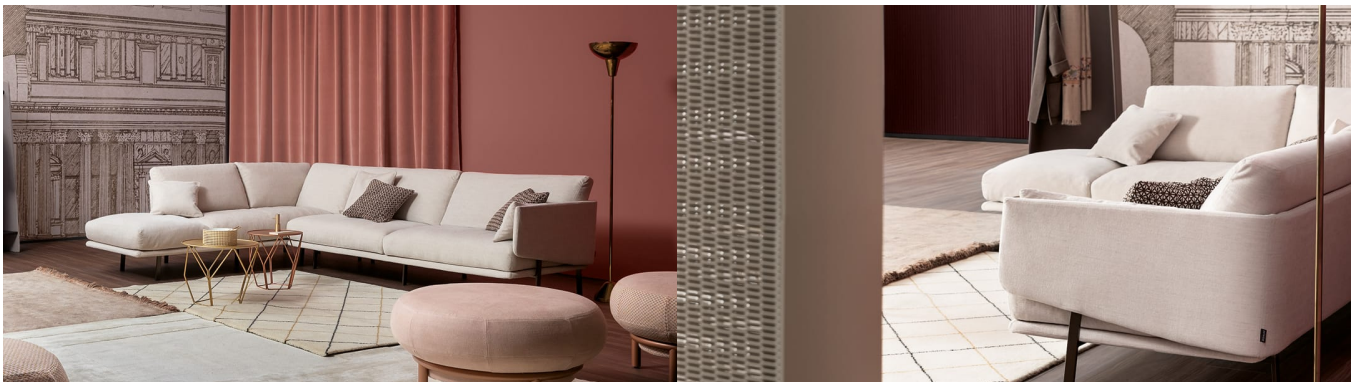

BONALDO

Structure Sofa

Designer: Alain Gilles

Structure Sofa was born from the idea of playing with the structure of a classic sofa, to reveal an inside that is softer and to create a dynamic movement between the seat and the backrest. The metal core is in some places visible, in others it is partially hidden, giving it an absolutely informal look. The colours of the metal frame can in fact be chosen tone-on-tone or in contrast to the upholstery, thus creating an unexpected visual effect. The upholstery, in fabric

or leather, is fully removable. Structure Sofa allows maximum modularity, thanks to the numerous elements, which make it possible to create, in addition to the linear sofa, solutions with chaise longue or corners, combining comfortable poufs or coordinated armchairs. Its innovative design is particularly admired, and has allowed it to win prizes and recognition, among them, the Henry Van de Velde Label.