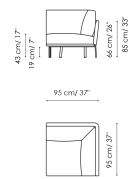

Data sheet

Sofa 263 - 3 seats
 Width: 263cm
 Depth: 95cm
 Height: 85cm

Sofa 263 - 2 seats
 Width: 263cm
 Depth: 95cm
 Height: 85cm

Sofa 233
 Width: 233cm
 Depth: 95cm
 Height: 85cm

Sofa 203
 Width: 203cm
 Depth: 95cm
 Height: 85cm

End section sofa 225
 Width: 255cm
 Depth: 95cm
 Height: 85cm

End section sofa 195
 Width: 195cm
 Depth: 95cm
 Height: 85cm

Chaise longue
 Width: 115cm
 Depth: 170cm
 Height: 85cm

Meridiana
 Width: 95cm
 Depth: 230cm
 Height: 85cm

Corner 95x95
 Width: 95cm
 Depth: 95cm
 Height: 85cm

Corner 113x113
 Width: 113cm
 Depth: 113cm
 Height: 85cm

Armchair
 Width: 88cm
 Depth: 80cm
 Height: 85cm

Pouf
 Width: 85cm
 Depth: 85cm
 Height: 43cm

Sofa 263 - 2 seats
 Width: 263cm
 Depth: 95cm
 Height: 85cm

Sofa 233
 Width: 233cm
 Depth: 95cm
 Height: 85cm

Sofa 203
 Width: 203cm
 Depth: 95cm
 Height: 85cm

End section sofa 225
 Width: 255cm
 Depth: 95cm
 Height: 85cm