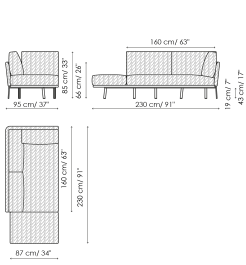

Corner 95x95
 Width: 95cm
 Depth: 95cm
 Height: 85cm

Corner 113x113
 Width: 113cm
 Depth: 113cm
 Height: 85cm

Armchair
 Width: 88cm
 Depth: 80cm
 Height: 85cm

Pouf
 Width: 85cm
 Depth: 85cm
 Height: 43cm

Combination 1
 Width: 340cm
 Depth: 170cm
 Height: 85cm

Combination 2
 Width: 320cm
 Depth: 230cm
 Height: 85cm

Combination 3
 Width: 290cm
 Depth: 290cm
 Height: 85cm

Sofa 263 - 3 seats
 Width: 263cm
 Depth: 95cm
 Height: 85cm

Sofa 263 - 2 seats
 Width: 263cm
 Depth: 95cm
 Height: 85cm

Sofa 233
 Width: 233cm
 Depth: 95cm
 Height: 85cm

Sofa 203
 Width: 203cm
 Depth: 95cm
 Height: 85cm

End section sofa 225
 Width: 255cm
 Depth: 95cm
 Height: 85cm

End section sofa 195
 Width: 195cm
 Depth: 95cm
 Height: 85cm

Chaise longue
 Width: 115cm
 Depth: 170cm
 Height: 85cm

Meridiana
 Width: 95cm
 Depth: 230cm
 Height: 85cm

Corner 95x95
 Width: 95cm
 Depth: 95cm
 Height: 85cm