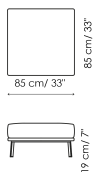

Data sheet

Sofa 263 - 3 seats
 Width: 263cm
 Depth: 95cm
 Height: 85cm

Sofa 263 - 2 seats
 Width: 263cm
 Depth: 95cm
 Height: 85cm

Sofa 233
 Width: 233cm
 Depth: 95cm
 Height: 85cm

Sofa 203
 Width: 203cm
 Depth: 95cm
 Height: 85cm

End section sofa 225
 Width: 255cm
 Depth: 95cm
 Height: 85cm

End section sofa 195
 Width: 195cm
 Depth: 95cm
 Height: 85cm

Chaise longue
 Width: 115cm
 Depth: 170cm
 Height: 85cm

Meridiana
 Width: 95cm
 Depth: 230cm
 Height: 85cm

Corner 95x95
 Width: 95cm
 Depth: 95cm
 Height: 85cm

Corner 113x113
 Width: 113cm
 Depth: 113cm
 Height: 85cm

Armchair
 Width: 88cm
 Depth: 80cm
 Height: 85cm

Pouf
 Width: 85cm
 Depth: 85cm
 Height: 43cm

Sofa 263 - 2 seats
 Width: 263cm
 Depth: 95cm
 Height: 85cm

Sofa 233
 Width: 233cm
 Depth: 95cm
 Height: 85cm

Sofa 203
 Width: 203cm
 Depth: 95cm
 Height: 85cm

End section sofa 225
 Width: 255cm
 Depth: 95cm
 Height: 85cm