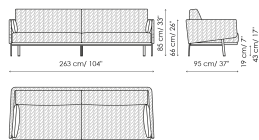

Corner 95x95
 Width: 95cm
 Depth: 95cm
 Height: 85cm

Corner 113x113
 Width: 113cm
 Depth: 113cm
 Height: 85cm

Armchair
 Width: 88cm
 Depth: 80cm
 Height: 85cm

Pouf
 Width: 85cm
 Depth: 85cm
 Height: 43cm

Combination 1
 Width: 340cm
 Depth: 170cm
 Height: 85cm

Combination 2
 Width: 320cm
 Depth: 230cm
 Height: 85cm

Combination 3
 Width: 290cm
 Depth: 290cm
 Height: 85cm

Sofa 263 - 3 seats
 Width: 263cm
 Depth: 95cm
 Height: 85cm

Sofa 263 - 2 seats
 Width: 263cm
 Depth: 95cm
 Height: 85cm

Sofa 233
 Width: 233cm
 Depth: 95cm
 Height: 85cm

Sofa 203
 Width: 203cm
 Depth: 95cm
 Height: 85cm

End section sofa 225
 Width: 255cm
 Depth: 95cm
 Height: 85cm

End section sofa 195
 Width: 195cm
 Depth: 95cm
 Height: 85cm

Chaise longue
 Width: 115cm
 Depth: 170cm
 Height: 85cm

Meridiana
 Width: 95cm
 Depth: 230cm
 Height: 85cm

Corner 95x95
 Width: 95cm
 Depth: 95cm
 Height: 85cm