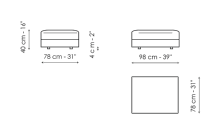

Data sheet

Sofa 240
 Width: 240cm
 Depth: 100cm
 Height: 80cm

Sofa 278
 Width: 278cm
 Depth: 100cm
 Height: 80cm

Corner sofa 240
 Width: 240cm
 Depth: 100cm
 Height: 80cm

Sofa 200
 Width: 200cm
 Depth: 100cm
 Height: 80cm

End section sofa 256
 Width: 256cm
 Depth: 100cm
 Height: 80cm

End section corner sofa 218
 Width: 218cm
 Depth: 100cm
 Height: 80cm

End section sofa 120
 Width: 120cm
 Depth: 100cm
 Height: 80cm

End section corner sofa 256
 Width: 256cm
 Depth: 100cm
 Height: 80cm

Center section 156
 Width: 156cm
 Depth: 100cm
 Height: 80cm

Center section 196
 Width: 196cm
 Depth: 100cm
 Height: 80cm

Meridiana
 Width: 230cm
 Depth: 100cm
 Height: 80cm

Corner
 Width: 100cm
 Depth: 100cm
 Height: 80cm

Pouf
 Width: 98cm
 Depth: 78cm
 Height: 40cm

Chaise longue
 Width: 160cm
 Depth: 100cm
 Height: 80cm

Inclined penisola
 Width: 140cm
 Depth: 140cm
 Height: 80cm

Combination 1
 Width: 356cm
 Depth: 230cm
 Height: 80cm