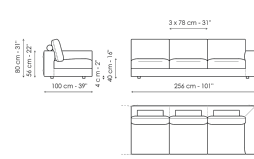

Data sheet

Sofa 240
 Width: 240cm
 Depth: 100cm
 Height: 80cm

Sofa 278
 Width: 278cm
 Depth: 100cm
 Height: 80cm

Corner sofa 240
 Width: 240cm
 Depth: 100cm
 Height: 80cm

Sofa 200
 Width: 200cm
 Depth: 100cm
 Height: 80cm

Corner sofa 200
 Width: 200cm
 Depth: 100cm
 Height: 80cm

Corner sofa 278
 Width: 278cm
 Depth: 100cm
 Height: 80cm

End section sofa 178
 Width: 218cm
 Depth: 100cm
 Height: 80cm

End section sofa 218
 Width: 218cm
 Depth: 100cm
 Height: 80cm

End section sofa 256
 Width: 256cm
 Depth: 100cm
 Height: 80cm

End section corner sofa 218
 Width: 218cm
 Depth: 100cm
 Height: 80cm

End section sofa 120
 Width: 120cm
 Depth: 100cm
 Height: 80cm

End section corner sofa 256
 Width: 256cm
 Depth: 100cm
 Height: 80cm

Center section 156
 Width: 156cm
 Depth: 100cm
 Height: 80cm

Center section 196
 Width: 196cm
 Depth: 100cm
 Height: 80cm

Meridiana
 Width: 230cm
 Depth: 100cm
 Height: 80cm

Corner
 Width: 100cm
 Depth: 100cm
 Height: 80cm