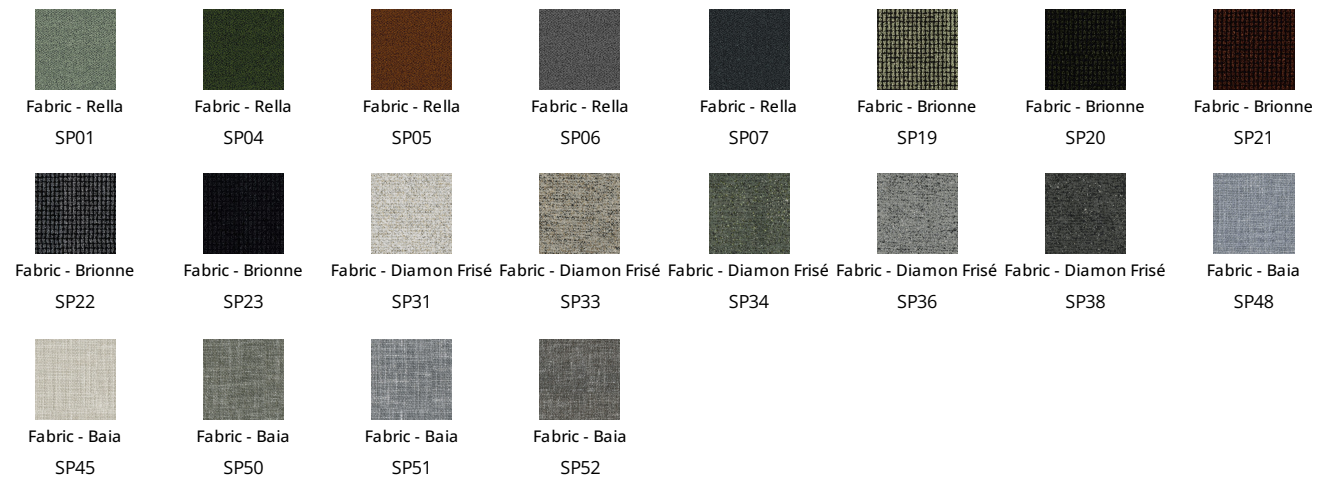

Fabric - Azimut
9B17

Fabric - Azimut
9B22

Fabric - Azimut
9B26

Fabric - Azimut
9B36

Fabric - Azimut
9B42

Fabric - Azimut
9B39

Fabric - Azimut
9B44

Fabric - Azimut
9B48

Fabric - Must

Fabric - Rico
MA02

Fabric - Rico
MA04

Fabric - Rico
MA07

Fabric - Rico
MA09

Fabric - Rico
MA11

Fabric - Rico
MA20

Fabric - Rico
MA22

Fabric - Rico
MC39

Fabric - Boemian
MC40

Fabric - Boemian
MC43

Fabric - Boemian
MC46

Fabric - Boemian
MC47

Fabric - Boemian
MC49

Fabric - St. Moritz
MC60

Fabric - St. Moritz
MC61

Fabric - St. Moritz
MC62

Fabric - Special

Feet

Plus Metal

Metal

The samples above represent the complete range of materials and finishes available for this product (regardless of the top shape or size, in the case of tables). Fabrics, eco-leather, leather and emery leather shown in this website are a selection. Colors and finishes are approximate and may slightly differ from actual ones. Please visit Bonaldo dealers to see the complete sample collection and get further details about our products.