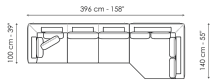

Center section 156
 Width: 156cm
 Depth: 100cm
 Height: 80cm

Center section 196
 Width: 196cm
 Depth: 100cm
 Height: 80cm

Meridiana
 Width: 230cm
 Depth: 100cm
 Height: 80cm

Corner
 Width: 100cm
 Depth: 100cm
 Height: 80cm

Pouf
 Width: 98cm
 Depth: 78cm
 Height: 40cm

Chaise longue
 Width: 160cm
 Depth: 100cm
 Height: 80cm

Inclined penisola
 Width: 140cm
 Depth: 140cm
 Height: 80cm

Combination 1
 Width: 356cm
 Depth: 230cm
 Height: 80cm

Combination 2
 Width: 318cm
 Depth: 160cm
 Height: 80cm

Combination 3
 Width: 436cm
 Depth: 230cm
 Height: 80cm

Pouf
 Width: 118cm
 Depth: 78cm
 Height: 40cm

Pouf
 Width: 98cm
 Depth: 98cm
 Height: 40cm

Combination 4

Width: 296cm
 Depth: 140cm
 Height: 80cm

Combination 5

Width: 416cm
 Depth: 240cm
 Height: 80cm

Cover

Leather

Leather Ponza
A01

Leather Ponza
A02

Leather Ponza
A03