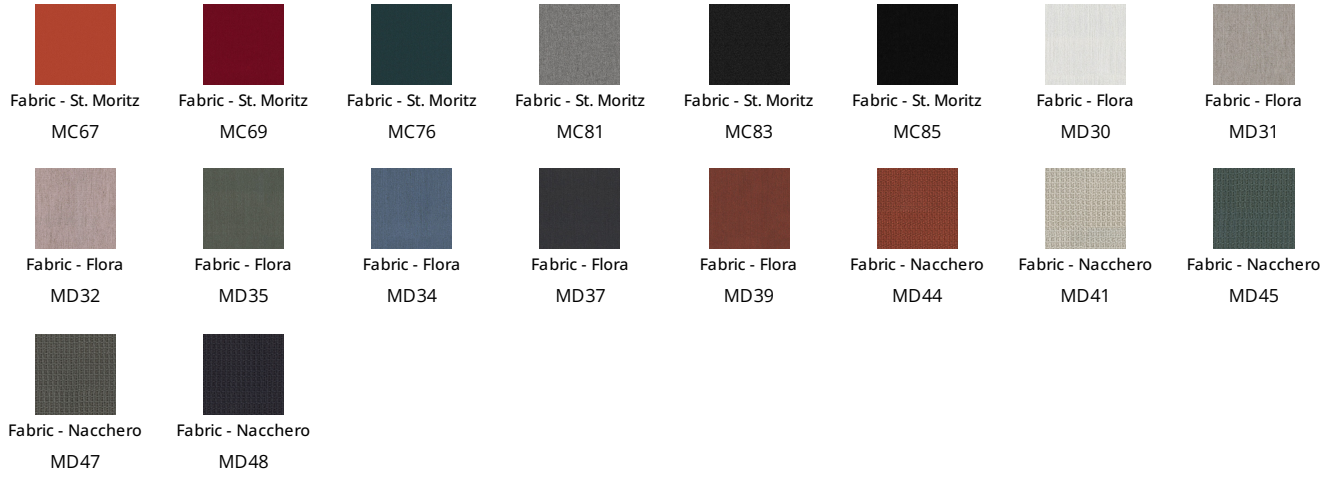

Fabric - Azimut
9B17

Fabric - Azimut
9B22

Fabric - Azimut
9B26

Fabric - Azimut
9B36

Fabric - Azimut
9B42

Fabric - Azimut
9B39

Fabric - Azimut
9B44

Fabric - Azimut
9B48

Fabric - Must

Fabric - Rico
MA02

Fabric - Rico
MA04

Fabric - Rico
MA07

Fabric - Rico
MA09

Fabric - Rico
MA11

Fabric - Rico
MA20

Fabric - Rico
MA22

Fabric - Rico
MC39

Fabric - Boemian
MC40

Fabric - Boemian
MC43

Fabric - Boemian
MC46

Fabric - Boemian
MC47

Fabric - Boemian
MC49

Fabric - St. Moritz
MC60

Fabric - St. Moritz
MC61

Fabric - St. Moritz
MC62

Fabric - Special

Feet

Plus Metal

Metal

The samples above represent the complete range of materials and finishes available for this product (regardless of the top shape or size, in the case of tables). Fabrics, eco-leather, leather and emery leather shown in this website are a selection. Colors and finishes are approximate and may slightly differ from actual ones. Please visit Bonaldo dealers to see the complete sample collection and get further details about our products.