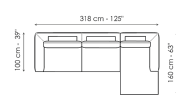

Data sheet

Sofa 240
 Width: 240cm
 Depth: 100cm
 Height: 80cm

Sofa 278
 Width: 278cm
 Depth: 100cm
 Height: 80cm

Corner sofa 240
 Width: 240cm
 Depth: 100cm
 Height: 80cm

Sofa 200
 Width: 200cm
 Depth: 100cm
 Height: 80cm

End section sofa 256
 Width: 256cm
 Depth: 100cm
 Height: 80cm

End section corner sofa 218
 Width: 218cm
 Depth: 100cm
 Height: 80cm

End section sofa 120
 Width: 120cm
 Depth: 100cm
 Height: 80cm

End section corner sofa 256
 Width: 256cm
 Depth: 100cm
 Height: 80cm

Center section 156
 Width: 156cm
 Depth: 100cm
 Height: 80cm

Center section 196
 Width: 196cm
 Depth: 100cm
 Height: 80cm

Meridiana
 Width: 230cm
 Depth: 100cm
 Height: 80cm

Corner
 Width: 100cm
 Depth: 100cm
 Height: 80cm

Pouf
 Width: 98cm
 Depth: 78cm
 Height: 40cm

Chaise longue
 Width: 160cm
 Depth: 100cm
 Height: 80cm

Inclined penisola
 Width: 140cm
 Depth: 140cm
 Height: 80cm

Combination 1
 Width: 356cm
 Depth: 230cm
 Height: 80cm