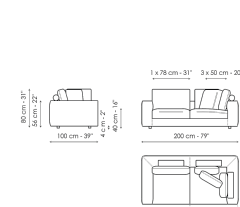

Data sheet

Sofa 240
 Width: 240cm
 Depth: 100cm
 Height: 80cm

Sofa 278
 Width: 278cm
 Depth: 100cm
 Height: 80cm

Corner sofa 240
 Width: 240cm
 Depth: 100cm
 Height: 80cm

Sofa 200
 Width: 200cm
 Depth: 100cm
 Height: 80cm

Corner sofa 200
 Width: 200cm
 Depth: 100cm
 Height: 80cm

Corner sofa 278
 Width: 278cm
 Depth: 100cm
 Height: 80cm

End section sofa 178
 Width: 218cm
 Depth: 100cm
 Height: 80cm

End section sofa 218
 Width: 218cm
 Depth: 100cm
 Height: 80cm

End section sofa 256
 Width: 256cm
 Depth: 100cm
 Height: 80cm

End section corner sofa 218
 Width: 218cm
 Depth: 100cm
 Height: 80cm

End section sofa 120
 Width: 120cm
 Depth: 100cm
 Height: 80cm

End section corner sofa 256
 Width: 256cm
 Depth: 100cm
 Height: 80cm

Center section 156
 Width: 156cm
 Depth: 100cm
 Height: 80cm

Center section 196
 Width: 196cm
 Depth: 100cm
 Height: 80cm

Meridiana
 Width: 230cm
 Depth: 100cm
 Height: 80cm

Corner
 Width: 100cm
 Depth: 100cm
 Height: 80cm