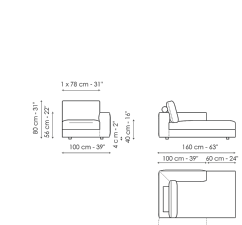

Data sheet

Sofa 240
 Width: 240cm
 Depth: 100cm
 Height: 80cm

Sofa 278
 Width: 278cm
 Depth: 100cm
 Height: 80cm

Corner sofa 240
 Width: 240cm
 Depth: 100cm
 Height: 80cm

Sofa 200
 Width: 200cm
 Depth: 100cm
 Height: 80cm

Corner sofa 200
 Width: 200cm
 Depth: 100cm
 Height: 80cm

Corner sofa 278
 Width: 278cm
 Depth: 100cm
 Height: 80cm

End section sofa 178
 Width: 218cm
 Depth: 100cm
 Height: 80cm

End section sofa 218
 Width: 218cm
 Depth: 100cm
 Height: 80cm

End section sofa 256
 Width: 256cm
 Depth: 100cm
 Height: 80cm

End section corner sofa 218
 Width: 218cm
 Depth: 100cm
 Height: 80cm

End section sofa 120
 Width: 120cm
 Depth: 100cm
 Height: 80cm

End section corner sofa 256
 Width: 256cm
 Depth: 100cm
 Height: 80cm

Center section 156
 Width: 156cm
 Depth: 100cm
 Height: 80cm

Center section 196
 Width: 196cm
 Depth: 100cm
 Height: 80cm

Meridiana
 Width: 230cm
 Depth: 100cm
 Height: 80cm

Corner
 Width: 100cm
 Depth: 100cm
 Height: 80cm