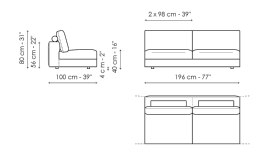

Data sheet

Sofa 240
 Width: 240cm
 Depth: 100cm
 Height: 80cm

Sofa 278
 Width: 278cm
 Depth: 100cm
 Height: 80cm

Corner sofa 240
 Width: 240cm
 Depth: 100cm
 Height: 80cm

Sofa 200
 Width: 200cm
 Depth: 100cm
 Height: 80cm

Corner sofa 200
 Width: 200cm
 Depth: 100cm
 Height: 80cm

Corner sofa 278
 Width: 278cm
 Depth: 100cm
 Height: 80cm

End section sofa 178
 Width: 218cm
 Depth: 100cm
 Height: 80cm

End section sofa 218
 Width: 218cm
 Depth: 100cm
 Height: 80cm

End section sofa 256
 Width: 256cm
 Depth: 100cm
 Height: 80cm

End section corner sofa 218
 Width: 218cm
 Depth: 100cm
 Height: 80cm

End section sofa 120
 Width: 120cm
 Depth: 100cm
 Height: 80cm

End section corner sofa 256
 Width: 256cm
 Depth: 100cm
 Height: 80cm

Center section 156
 Width: 156cm
 Depth: 100cm
 Height: 80cm

Center section 196
 Width: 196cm
 Depth: 100cm
 Height: 80cm

Meridiana
 Width: 230cm
 Depth: 100cm
 Height: 80cm

Corner
 Width: 100cm
 Depth: 100cm
 Height: 80cm