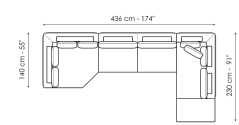

Center section 156
 Width: 156cm
 Depth: 100cm
 Height: 80cm

Center section 196
 Width: 196cm
 Depth: 100cm
 Height: 80cm

Meridiana
 Width: 230cm
 Depth: 100cm
 Height: 80cm

Corner
 Width: 100cm
 Depth: 100cm
 Height: 80cm

Pouf
 Width: 98cm
 Depth: 78cm
 Height: 40cm

Chaise longue
 Width: 160cm
 Depth: 100cm
 Height: 80cm

Inclined penisola
 Width: 140cm
 Depth: 140cm
 Height: 80cm

Combination 1
 Width: 356cm
 Depth: 230cm
 Height: 80cm

Combination 2
 Width: 318cm
 Depth: 160cm
 Height: 80cm

Combination 3
 Width: 436cm
 Depth: 230cm
 Height: 80cm

Pouf
 Width: 118cm
 Depth: 78cm
 Height: 40cm

Pouf
 Width: 98cm
 Depth: 98cm
 Height: 40cm

Combination 4

Width: 296cm
 Depth: 140cm
 Height: 80cm

Combination 5

Width: 416cm
 Depth: 240cm
 Height: 80cm

Cover

Leather

Leather Ponza
A01

Leather Ponza
A02

Leather Ponza
A03