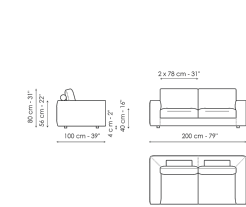

Data sheet

Sofa 240
 Width: 240cm
 Depth: 100cm
 Height: 80cm

Sofa 278
 Width: 278cm
 Depth: 100cm
 Height: 80cm

Corner sofa 240
 Width: 240cm
 Depth: 100cm
 Height: 80cm

Sofa 200
 Width: 200cm
 Depth: 100cm
 Height: 80cm

Corner sofa 200
 Width: 200cm
 Depth: 100cm
 Height: 80cm

Corner sofa 278
 Width: 278cm
 Depth: 100cm
 Height: 80cm

End section sofa 178
 Width: 218cm
 Depth: 100cm
 Height: 80cm

End section sofa 218
 Width: 218cm
 Depth: 100cm
 Height: 80cm

End section sofa 256
 Width: 256cm
 Depth: 100cm
 Height: 80cm

End section corner sofa 218
 Width: 218cm
 Depth: 100cm
 Height: 80cm

End section sofa 120
 Width: 120cm
 Depth: 100cm
 Height: 80cm

End section corner sofa 256
 Width: 256cm
 Depth: 100cm
 Height: 80cm

Center section 156
 Width: 156cm
 Depth: 100cm
 Height: 80cm

Center section 196
 Width: 196cm
 Depth: 100cm
 Height: 80cm

Meridiana
 Width: 230cm
 Depth: 100cm
 Height: 80cm

Corner
 Width: 100cm
 Depth: 100cm
 Height: 80cm