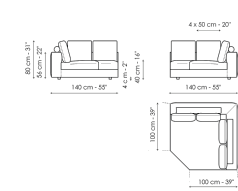

Data sheet

Sofa 240
 Width: 240cm
 Depth: 100cm
 Height: 80cm

Sofa 278
 Width: 278cm
 Depth: 100cm
 Height: 80cm

Corner sofa 240
 Width: 240cm
 Depth: 100cm
 Height: 80cm

Sofa 200
 Width: 200cm
 Depth: 100cm
 Height: 80cm

Corner sofa 200
 Width: 200cm
 Depth: 100cm
 Height: 80cm

Corner sofa 278
 Width: 278cm
 Depth: 100cm
 Height: 80cm

End section sofa 178
 Width: 218cm
 Depth: 100cm
 Height: 80cm

End section sofa 218
 Width: 218cm
 Depth: 100cm
 Height: 80cm

End section sofa 256
 Width: 256cm
 Depth: 100cm
 Height: 80cm

End section corner sofa 218
 Width: 218cm
 Depth: 100cm
 Height: 80cm

End section sofa 120
 Width: 120cm
 Depth: 100cm
 Height: 80cm

End section corner sofa 256
 Width: 256cm
 Depth: 100cm
 Height: 80cm

Center section 156
 Width: 156cm
 Depth: 100cm
 Height: 80cm

Center section 196
 Width: 196cm
 Depth: 100cm
 Height: 80cm

Meridiana
 Width: 230cm
 Depth: 100cm
 Height: 80cm

Corner
 Width: 100cm
 Depth: 100cm
 Height: 80cm