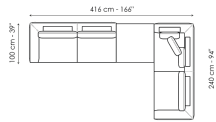

End section sofa 256
 Width: 256cm
 Depth: 100cm
 Height: 80cm

End section corner sofa 218
 Width: 218cm
 Depth: 100cm
 Height: 80cm

End section sofa 120
 Width: 120cm
 Depth: 100cm
 Height: 80cm

End section corner sofa 256
 Width: 256cm
 Depth: 100cm
 Height: 80cm

Center section 156
 Width: 156cm
 Depth: 100cm
 Height: 80cm

Center section 196
 Width: 196cm
 Depth: 100cm
 Height: 80cm

Meridiana
 Width: 230cm
 Depth: 100cm
 Height: 80cm

Corner
 Width: 100cm
 Depth: 100cm
 Height: 80cm

Pouf
 Width: 98cm
 Depth: 78cm
 Height: 40cm

Chaise longue
 Width: 160cm
 Depth: 100cm
 Height: 80cm

Inclined penisola
 Width: 140cm
 Depth: 140cm
 Height: 80cm

Combination 1
 Width: 356cm
 Depth: 230cm
 Height: 80cm

Combination 2
 Width: 318cm
 Depth: 160cm
 Height: 80cm

Combination 3
 Width: 436cm
 Depth: 230cm
 Height: 80cm

Pouf
 Width: 118cm
 Depth: 78cm
 Height: 40cm

Pouf
 Width: 98cm
 Depth: 98cm
 Height: 40cm

Combination 4