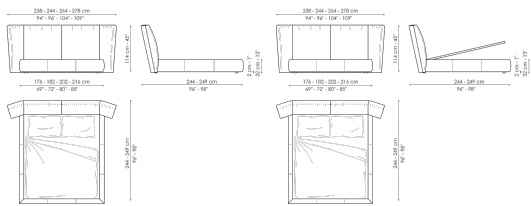

BONALDO

Youniverse

Designer: Mauro Lipparini

A high, padded headboard that, at the edges, delicately folds inwards like a screen. The structure contributes to a visual effect of great comfort: Youniverse is a double bed with a dreamy, romantic character, which leaves the maximum space to the user and their dreams. Designed and made with great artisan skill, it is distinguished by the large volumes of the headboard and the vertical

Data sheet

Youniverse

Width: 238-244-264-278cm

Depth: 244-249cm

Height: 114cm

Youniverse open

Width: 238-244-264-278cm

Depth: 244-249cm

Height: 114cm

Cover

Fabric - 900

Fabric - Azimut
9B02

Fabric - Azimut
9B08

Fabric - Azimut
9B17

Fabric - Azimut
9B22

Fabric - Azimut
9B26