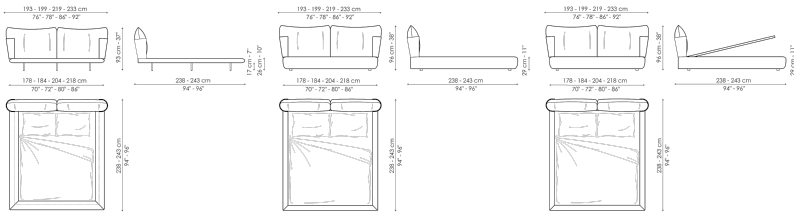

Data sheet

Blend bed

Width: 193-199-219-233cm

Depth: 238-243cm

Height: 96cm

Blend bed plus

Width: 193-199-219-233cm

Depth: 238-243cm

Height: 96cm

Blend bed open

Width: 193-199-219-233cm

Depth: 238-243cm

Height: 96cm

Cover

Fabric - 900

Fabric - Azimut
9B02