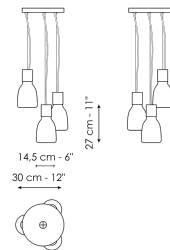

The Acquerelli lamps come in two sizes, large or small. In the table version, the two sizes correspond to two different lampshade shapes. In the suspension version, the double glass option is also available, with the small lampshade combined with the large one to create a single ceiling lamp to generate surprising plays of light.

Data sheet

1 light suspension - small
 Width: 14,50cm
 Depth: 14,50cm
 Height: 27cm

1 light suspension - large
 Width: 40cm
 Depth: 40cm
 Height: 20,50cm

1 light suspension - double glass
 Width: 40cm
 Depth: 40cm
 Height: 27cm

3 lights suspension
 Width: 30cm
 Depth: 30cm
 Height: 27cm

Small table lamp
 Width: 14,50cm
 Depth: 14,50cm
 Height: 27cm

Large table lamp
 Width: 40cm
 Depth: 40cm
 Height: 17cm

Floor lamp
 Width: 18cm
 Depth: 45cm
 Height: 154cm