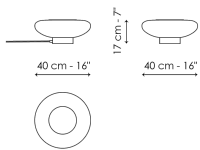

The Acquerelli lamps come in two sizes, large or small. In the table version, the two sizes correspond to two different lampshade shapes. In the suspension version, the double glass option is also available, with the small lampshade combined with the large one to create a single ceiling lamp to generate surprising plays of light.

Data sheet

1 light suspension - small
 Width: 14,50cm
 Depth: 14,50cm
 Height: 27cm

1 light suspension - large
 Width: 40cm
 Depth: 40cm
 Height: 20,50cm

1 light suspension - double glass
 Width: 40cm
 Depth: 40cm
 Height: 27cm

3 lights suspension
 Width: 30cm
 Depth: 30cm
 Height: 27cm

Small table lamp
 Width: 14,50cm
 Depth: 14,50cm
 Height: 27cm

Large table lamp
 Width: 40cm
 Depth: 40cm
 Height: 17cm

Floor lamp
 Width: 18cm
 Depth: 45cm
 Height: 154cm