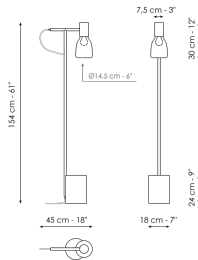

The Acquerelli lamps come in two sizes, large or small. In the table version, the two sizes correspond to two different lampshade shapes. In the suspension version, the double glass option is also available, with the small lampshade combined with the large one to create a single ceiling lamp to generate surprising plays of light.

Data sheet

1 light suspension - small
 Width: 14,50cm
 Depth: 14,50cm
 Height: 27cm

1 light suspension - large
 Width: 40cm
 Depth: 40cm
 Height: 20,50cm

1 light suspension - double glass
 Width: 40cm
 Depth: 40cm
 Height: 27cm

3 lights suspension
 Width: 30cm
 Depth: 30cm
 Height: 27cm

Small table lamp
 Width: 14,50cm
 Depth: 14,50cm
 Height: 27cm

Large table lamp
 Width: 40cm
 Depth: 40cm
 Height: 17cm

Floor lamp
 Width: 18cm
 Depth: 45cm
 Height: 154cm