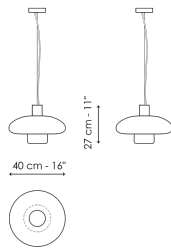

The Acquerelli lamps come in two sizes, large or small. In the table version, the two sizes correspond to two different lampshade shapes. In the suspension version, the double glass option is also available, with the small lampshade combined with the large one to create a single ceiling lamp to generate surprising plays of light.

Data sheet

1 light suspension - small
 Width: 14,50cm
 Depth: 14,50cm
 Height: 27cm

1 light suspension - large
 Width: 40cm
 Depth: 40cm
 Height: 20,50cm

1 light suspension - double glass
 Width: 40cm
 Depth: 40cm
 Height: 27cm

3 lights suspension
 Width: 30cm
 Depth: 30cm
 Height: 27cm

Small table lamp
 Width: 14,50cm
 Depth: 14,50cm
 Height: 27cm

Large table lamp
 Width: 40cm
 Depth: 40cm
 Height: 17cm

Floor lamp
 Width: 18cm
 Depth: 45cm
 Height: 154cm