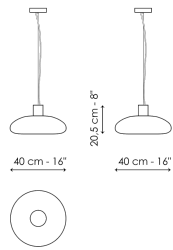

The Acquerelli lamps come in two sizes, large or small. In the table version, the two sizes correspond to two different lampshade shapes. In the suspension version, the double glass option is also available, with the small lampshade combined with the large one to create a single ceiling lamp to generate surprising plays of light.

Data sheet

1 light suspension - small
 Width: 14,50cm
 Depth: 14,50cm
 Height: 27cm

1 light suspension - large
 Width: 40cm
 Depth: 40cm
 Height: 20,50cm

1 light suspension - double glass
 Width: 40cm
 Depth: 40cm
 Height: 27cm

3 lights suspension
 Width: 30cm
 Depth: 30cm
 Height: 27cm

Small table lamp
 Width: 14,50cm
 Depth: 14,50cm
 Height: 27cm

Large table lamp
 Width: 40cm
 Depth: 40cm
 Height: 17cm

Floor lamp
 Width: 18cm
 Depth: 45cm
 Height: 154cm