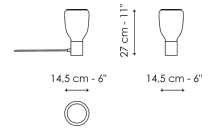

The Acquerelli lamps come in two sizes, large or small. In the table version, the two sizes correspond to two different lampshade shapes. In the suspension version, the double glass option is also available, with the small lampshade combined with the large one to create a single ceiling lamp to generate surprising plays of light.

Data sheet

1 light suspension - small
 Width: 14,50cm
 Depth: 14,50cm
 Height: 27cm

1 light suspension - large
 Width: 40cm
 Depth: 40cm
 Height: 20,50cm

1 light suspension - double glass
 Width: 40cm
 Depth: 40cm
 Height: 27cm

3 lights suspension
 Width: 30cm
 Depth: 30cm
 Height: 27cm

Small table lamp
 Width: 14,50cm
 Depth: 14,50cm
 Height: 27cm

Large table lamp
 Width: 40cm
 Depth: 40cm
 Height: 17cm

Floor lamp
 Width: 18cm
 Depth: 45cm
 Height: 154cm