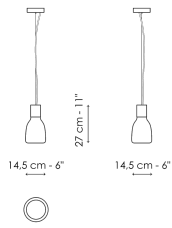

The Acquerelli lamps come in two sizes, large or small. In the table version, the two sizes correspond to two different lampshade shapes. In the suspension version, the double glass option is also available, with the small lampshade combined with the large one to create a single ceiling lamp to generate surprising plays of light.

Data sheet

1 light suspension - small
 Width: 14,50cm
 Depth: 14,50cm
 Height: 27cm

1 light suspension - large
 Width: 40cm
 Depth: 40cm
 Height: 20,50cm

1 light suspension - double glass
 Width: 40cm
 Depth: 40cm
 Height: 27cm

3 lights suspension
 Width: 30cm
 Depth: 30cm
 Height: 27cm

Small table lamp
 Width: 14,50cm
 Depth: 14,50cm
 Height: 27cm

Large table lamp
 Width: 40cm
 Depth: 40cm
 Height: 17cm

Floor lamp
 Width: 18cm
 Depth: 45cm
 Height: 154cm