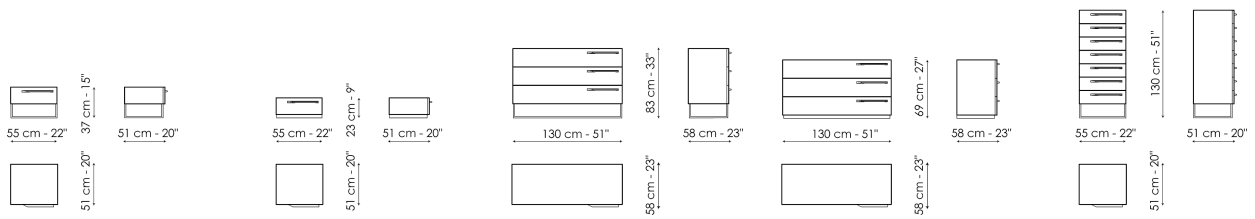

## Bedside table

Width: 55cm

Depth: 51cm

Height: 37cm

## Bedside table

Width: 55cm

Depth: 51cm

Height: 23cm

## Drawer chest

Width: 130cm

Depth: 58cm

Height: 83cm

## Drawer chest

Width: 130cm

Depth: 58cm

Height: 69cm