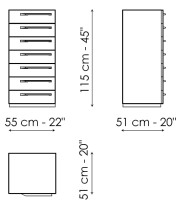

## Bedside table

Width: 55cm

Depth: 51cm

Height: 37cm

## Bedside table

Width: 55cm

Depth: 51cm

Height: 23cm

## Drawer chest

Width: 130cm

Depth: 58cm

Height: 69cm

## Highboy

Width: 55cm

Depth: 51cm

Height: 130cm