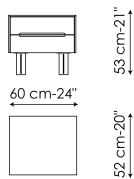

**Data sheet**

Bedside table with one drawer

Width: 60cm

Depth: 52cm

Height: 57cm

Bedside table with two drawers

Width: 60cm

Depth: 52cm

Height: 53cm

Drawer chest

Width: 120cm

Depth: 52cm

Height: 88cm

Highboy

Width: 60cm

Depth: 52cm

Height: 133cm