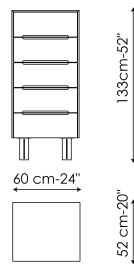

**Data sheet**

Bedside table with one drawer

Width: 60cm

Depth: 52cm

Height: 57cm

Bedside table with two drawers

Width: 60cm

Depth: 52cm

Height: 53cm

Drawer chest

Width: 120cm

Depth: 52cm

Height: 88cm

Highboy

Width: 60cm

Depth: 52cm

Height: 133cm