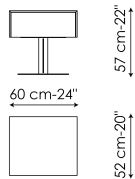

**Data sheet**

Bedside table with one drawer

Width: 60cm

Depth: 52cm

Height: 57cm

Bedside table with two drawers

Width: 60cm

Depth: 52cm

Height: 53cm

Drawer chest

Width: 120cm

Depth: 52cm

Height: 88cm

Highboy

Width: 60cm

Depth: 52cm

Height: 133cm