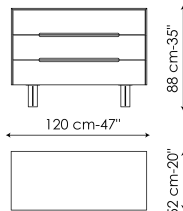

**Data sheet**

Bedside table with one drawer

Width: 60cm

Depth: 52cm

Height: 57cm

Bedside table with two drawers

Width: 60cm

Depth: 52cm

Height: 53cm

Drawer chest

Width: 120cm

Depth: 52cm

Height: 88cm

Highboy

Width: 60cm

Depth: 52cm

Height: 133cm