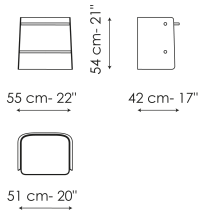

Data sheet

Width: 55cm
 Depth: 42cm
 Height: 54cm

Cover

Fabric - 900

Fabric - Must

Fabric - Special

Eco Leather

Leather