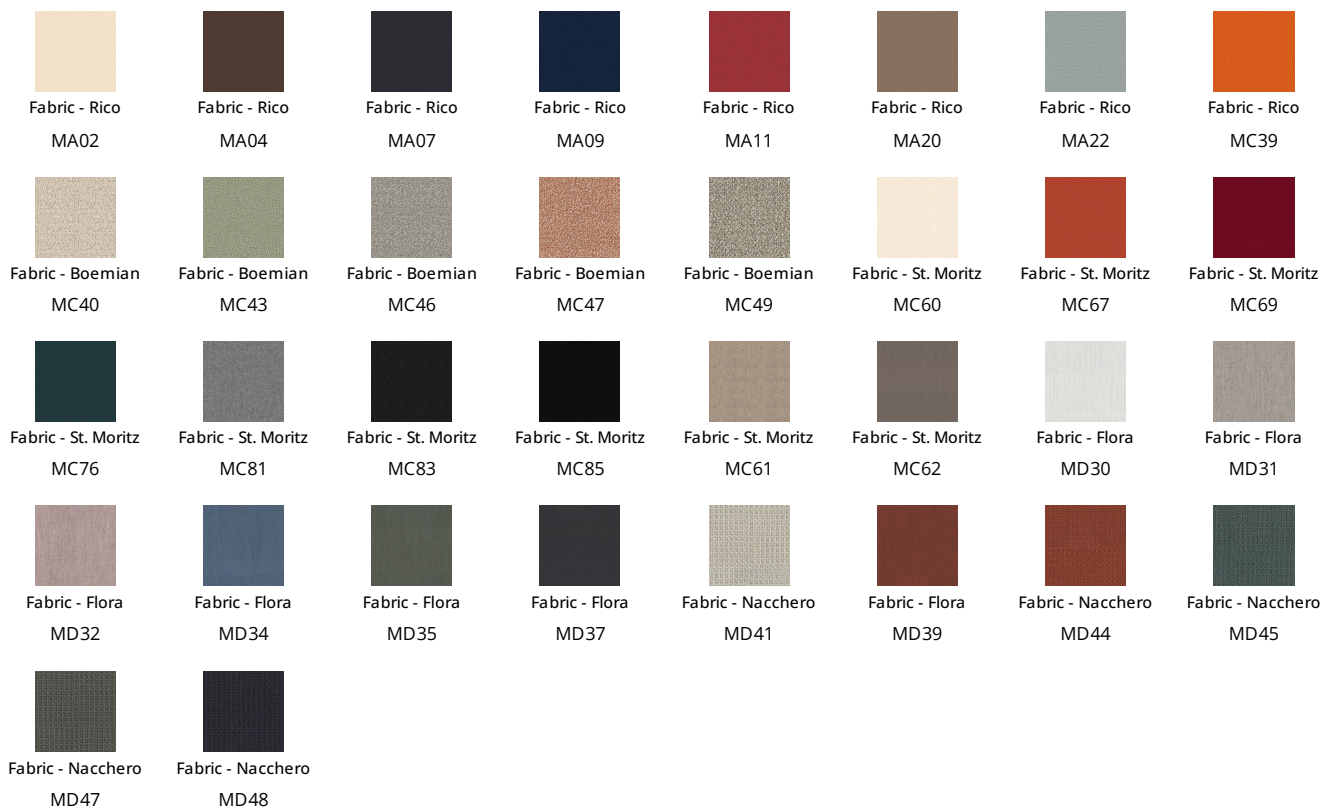

Fabric - Must