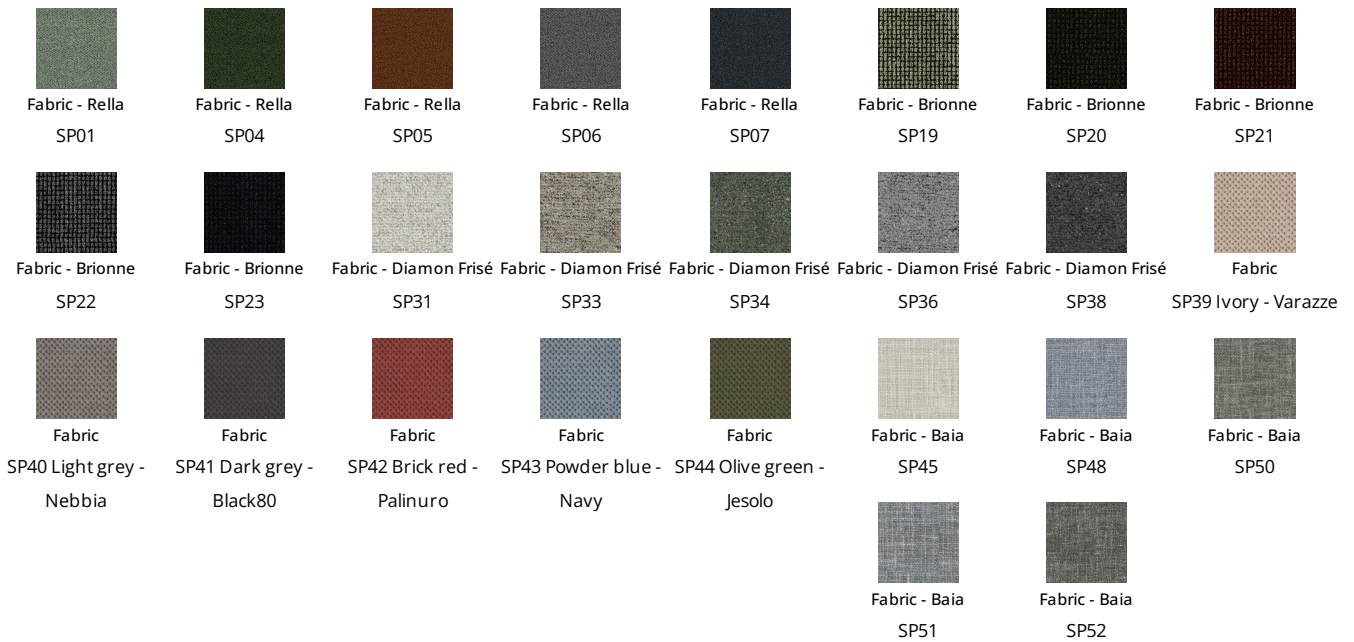

Fabric - Special