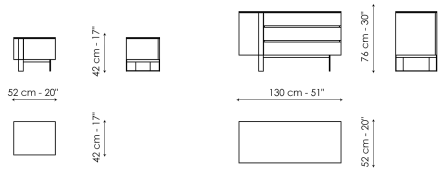

Data sheet

Bedside table with one drawer Drawer chest

Width: 52cm

Width: 130cm

Depth: 42cm

Depth: 52cm

Height: 42cm

Height: 76cm