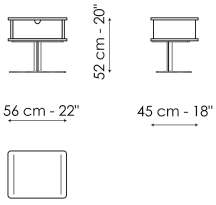

Nelson bedside table

Width: 56cm

Depth: 45cm

Height: 52cm

External structure

Wood

Veneered wood
Walnut Canaletto

Drawer