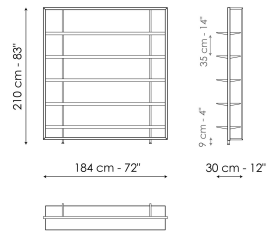

strengthened by the use of aluminium, a cold and tenacious material that makes the structure optically light, combined with the warmth of the wood, protagonist of Alix's design.

Data sheet

Alix 124
 Width: 124cm
 Depth: 30cm
 Height: 210cm

Alix 184
 Width: 184cm
 Depth: 30cm
 Height: 210cm

Perimeter frame

Wood

Veneered wood
Walnut Canaletto

Veneered wood
Coal ash

Frame and shelves

Plus Metal

Painted metal
Mat bronze