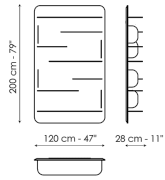

Data sheet

Blabla

Width: 120cm

Depth: 28cm

Height: 200cm

Frame

Wood

Veneered wood
Walnut Canaletto