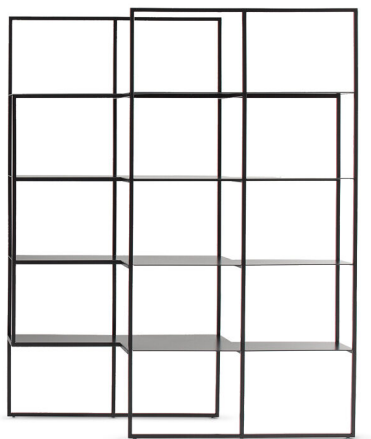

BONALDO

Optic

Designer: Marco Zito

Like in a dance, the Optic's two supporting frames perfectly slide to create a light system of staggered shelves: the shelves are wider in the middle to accommodate large objects, while the side shelves are lighter and cantilevered. The shifted frames give the bookcase a striking 3D effect and permit different

configurations in the space: side by side on the wall, overlapping or in the centre of the room joined with an "L" arrangement as a partition within the room.

Data sheet

Width: 136cm
Depth: 42cm
Height: 170cm

Frame and shelves

Plus Metal

Painted metal
Mat bronze

Painted metal
Mat lead

Painted metal
Mat pearl gold

Metal

Painted metal
Mat white

Painted metal
Mat black

Painted metal
Mat brown

Painted metal
Mat dove grey

Painted metal
Mat anthracite grey

Metal
Supreme anthracite

The samples above represent the complete range of materials and finishes available for this product (regardless of the top shape or size, in the case of tables).
Fabrics, eco-leather, leather and emery leather shown in this website are a selection. Colors and finishes are approximate and may slightly differ from actual ones.
Please visit Bonaldo dealers to see the complete sample collection and get further details about our products.