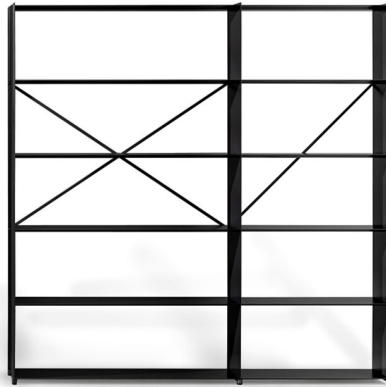

**BONALDO**

# Kaos

Designer: Mauro Lipparini

The Kaos bookshelves, designed by Mauro Lipparini, stem from the minimalist design marked by pure simplicity. Devoid of decorative elements, Kaos frames empty spaces to be filled with books and objects to create a special, intimate place in which to express your personality. The aluminium shelves are

supported by metal uprights featuring small holes, thus allowing you to position the shelves. Kaos can be customized by matching to taste its modules, which come in different sizes. The modular flexibility is enhanced by the possibility to add wooden boxes.

**Data sheet**

Width: 122cm  
Depth: 30cm  
Height: 200cm

Width: 162cm  
Depth: 30cm  
Height: 200cm

Width: 242cm  
Depth: 30cm  
Height: 200cm

Width: 122cm  
Depth: 30cm  
Height: 200cm

Width: 362cm  
Depth: 30cm  
Height: 200cm