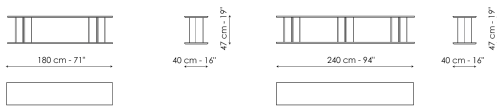

Data sheet

Dogma 113
Width: 113cm
Depth: 40cm
Height: 182cm

Dogma 180
Width: 180cm
Depth: 40cm
Height: 182cm

Dogma 240
Width: 240cm
Depth: 40cm
Height: 182cm

Dogma 113 x H 137
Width: 113cm
Depth: 40cm
Height: 137cm

Dogma 180 x H 137
Width: 180cm
Depth: 40cm
Height: 137cm

Dogma 240 x H 137
Width: 240cm
Depth: 40cm
Height: 137cm

Dogma 113 x H 92
Width: 113cm
Depth: 40cm
Height: 92cm

Dogma 180 x H 92
Width: 180cm
Depth: 40cm
Height: 92cm

Dogma 240 x H 92
Width: 240cm
Depth: 40cm
Height: 92cm

Dogma 113 x H 47
Width: 113cm
Depth: 40cm
Height: 47cm

Dogma 180 x H 47
Width: 180cm
Depth: 40cm
Height: 47cm

Dogma 240 x H 47
Width: 240cm
Depth: 40cm
Height: 47cm