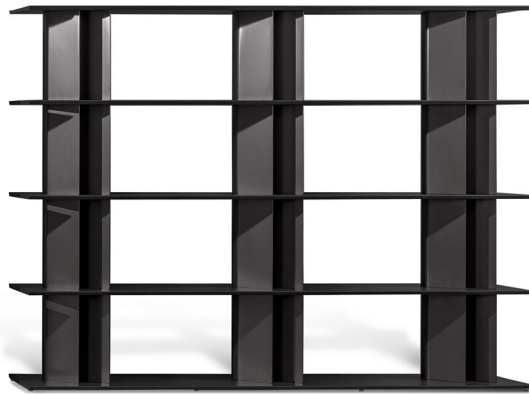

BONALDO

Dogma

Designer: Alain Gilles

The idea behind these bookshelves is that of playing with shapes and juxtaposing different modules to create a variety of visual effects. The Dogma bookshelves are designed around a basic element, namely the tear-drop-shaped uprights which change the visual perception. The design thus becomes rounded and soft or sharper and narrower depending on the angle from which it is viewed. The Dogma collection has three different modules which can

be combined at will. They feature different spacing between the uprights, which when placed side by side, allow different combinations to be created. The Dogma bookshelves can be placed along a wall or free-standing in the centre of the room acting as a partition between two areas. The Dogma bookshelves are available with Canaletto walnut or coal oak shelves combined with metal uprights, or in monocolour version.

Data sheet

Dogma 113
Width: 113cm
Depth: 40cm
Height: 182cm

Dogma 180
Width: 180cm
Depth: 40cm
Height: 182cm

Dogma 240
Width: 240cm
Depth: 40cm
Height: 182cm

Dogma 113 x H 137
Width: 113cm
Depth: 40cm
Height: 137cm

Dogma 180 x H 137
Width: 180cm
Depth: 40cm
Height: 137cm

Dogma 240 x H 137
Width: 240cm
Depth: 40cm
Height: 137cm

Dogma 113 x H 92
Width: 113cm
Depth: 40cm
Height: 92cm

Dogma 180 x H 92
Width: 180cm
Depth: 40cm
Height: 92cm