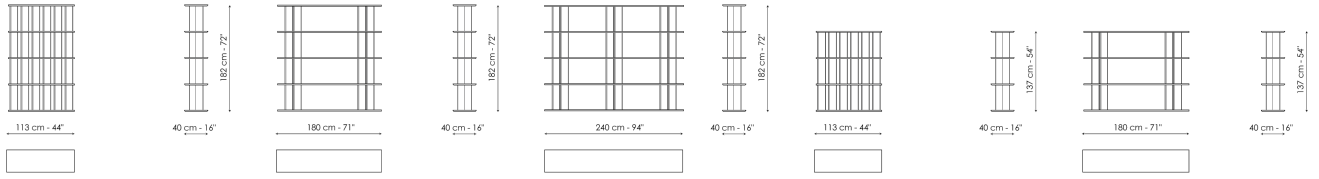

be combined at will. They feature different spacing between the uprights, which when placed side by side, allow different combinations to be created. The Dogma bookshelves can be placed along a wall or free-standing in the centre of the room acting as a partition between two areas. The Dogma bookshelves are available with Canaletto walnut or coal oak shelves combined with metal uprights, or in monocolour version.

Data sheet

Dogma 113
Width: 113cm
Depth: 40cm
Height: 182cm

Dogma 180
Width: 180cm
Depth: 40cm
Height: 182cm

Dogma 240
Width: 240cm
Depth: 40cm
Height: 182cm

Dogma 113 x H 137
Width: 113cm
Depth: 40cm
Height: 137cm

Dogma 180 x H 137
Width: 180cm
Depth: 40cm
Height: 137cm

Dogma 240 x H 137
Width: 240cm
Depth: 40cm
Height: 137cm

Dogma 113 x H 92
Width: 113cm
Depth: 40cm
Height: 92cm

Dogma 180 x H 92
Width: 180cm
Depth: 40cm
Height: 92cm

Dogma 240 x H 92
Width: 240cm
Depth: 40cm
Height: 92cm

Dogma 113 x H 47
Width: 113cm
Depth: 40cm
Height: 47cm

Dogma 180 x H 47
Width: 180cm
Depth: 40cm
Height: 47cm

Dogma 240 x H 47
Width: 240cm
Depth: 40cm
Height: 47cm