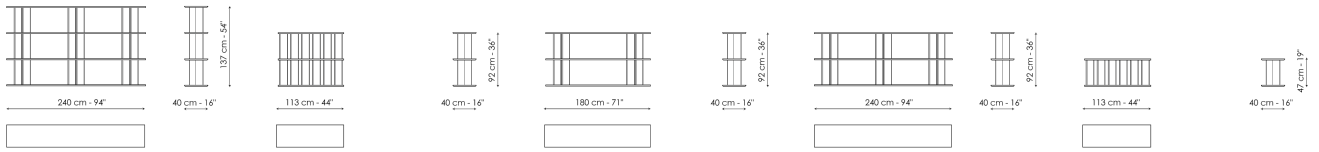

be combined at will. They feature different spacing between the uprights, which when placed side by side, allow different combinations to be created. The Dogma bookshelves can be placed along a wall or free-standing in the centre of the room acting as a partition between two areas. The Dogma bookshelves are available with Canaletto walnut or coal oak shelves combined with metal uprights, or in monocolour version.

Data sheet

Dogma 113
Width: 113cm
Depth: 40cm
Height: 182cm

Dogma 180
Width: 180cm
Depth: 40cm
Height: 182cm

Dogma 240
Width: 240cm
Depth: 40cm
Height: 182cm

Dogma 113 x H 137
Width: 113cm
Depth: 40cm
Height: 137cm

Dogma 180 x H 137
Width: 180cm
Depth: 40cm
Height: 137cm

Dogma 240 x H 137
Width: 240cm
Depth: 40cm
Height: 137cm

Dogma 113 x H 92
Width: 113cm
Depth: 40cm
Height: 92cm

Dogma 180 x H 92
Width: 180cm
Depth: 40cm
Height: 92cm

Dogma 240 x H 92
Width: 240cm
Depth: 40cm
Height: 92cm

Dogma 113 x H 47
Width: 113cm
Depth: 40cm
Height: 47cm

Dogma 180 x H 47
Width: 180cm
Depth: 40cm
Height: 47cm

Dogma 240 x H 47
Width: 240cm
Depth: 40cm
Height: 47cm