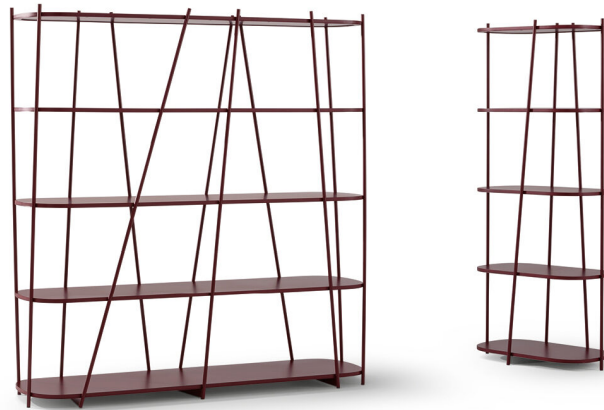

BONALDO

Twigs

Designer: Marconato and Zappa

The design of the Twigs bookcase plays on the alternation between geometric order and natural randomness. Order is indicated by the regular rhythm of the horizontal wooden shelves, while the element of randomness is established by the supporting structure formed by thin metal tubes arranged with an irregular cadence and inclination which calls to mind the image of reeds moved by the wind. Thanks to its eclectic style, this bookcase designed by Marconato & Zappa can be used in the most informal furnishing contexts.

Data sheet

Twigs 67

Width: 67cm

Depth: 43cm

Height: 165cm

Twigs 160

Width: 160cm

Depth: 43cm

Height: 165cm

Shelves

Wood

Lacquered wood
Mat bronze

Lacquered wood
Mat lead

Lacquered wood
Mat bordeaux

Frame

Metal

Painted metal
Mat bordeaux

Plus Metal

Painted metal
Mat bronze

Painted metal
Mat lead

The samples above represent the complete range of materials and finishes available for this product (regardless of the top shape or size, in the case of tables). Fabrics, eco-leather, leather and emery leather shown in this website are a selection. Colors and finishes are approximate and may slightly differ from actual ones. Please visit Bonaldo dealers to see the complete sample collection and get further details about our products.