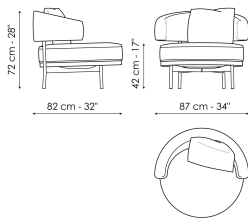

Data sheet

Neully lounge

Width: 82cm

Depth: 87cm

Height: 72cm

Cover

Fabric - 900

Fabric - Azimut
9B02