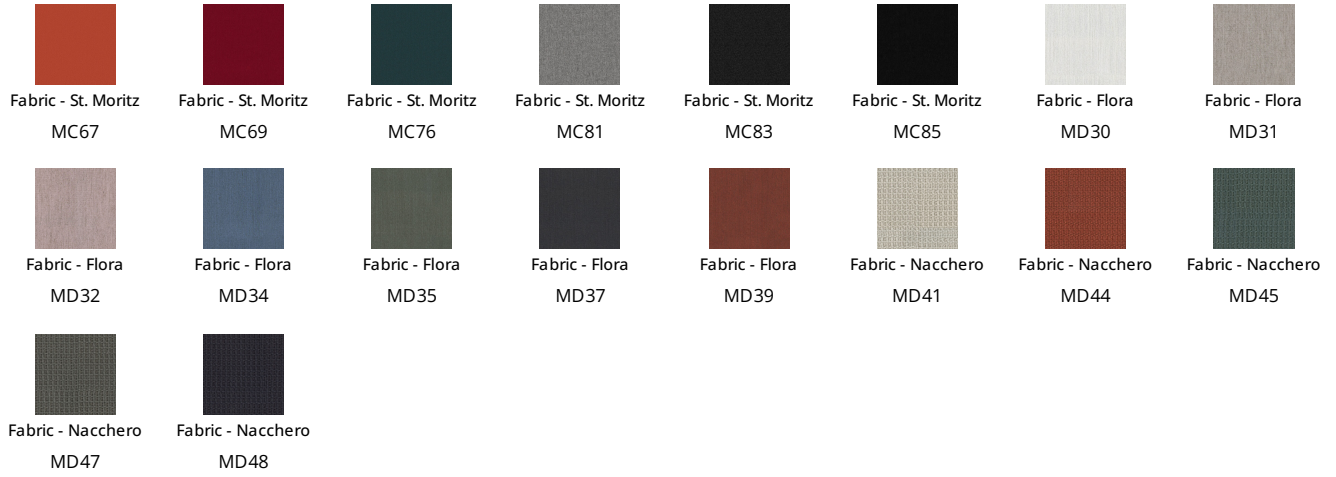

Fabric - Azimut
9B22

Fabric - Azimut
9B26

Fabric - Azimut
9B36

Fabric - Azimut
9B39

Fabric - Azimut
9B42

Fabric - Azimut
9B44

Fabric - Azimut
9B48

Fabric - Must

Fabric - Rico
MA02

Fabric - Rico
MA04

Fabric - Rico
MA07

Fabric - Rico
MA09

Fabric - Rico
MA11

Fabric - Rico
MA20

Fabric - Rico
MA22

Fabric - Rico
MC39

Fabric - Boemian
MC40

Fabric - Boemian
MC43

Fabric - Boemian
MC46

Fabric - Boemian
MC47

Fabric - Boemian
MC49

Fabric - St. Moritz
MC60

Fabric - St. Moritz
MC61

Fabric - St. Moritz
MC62

Fabric - Special

Inserts

Leather

Base

Plus Metal

Painted metal
Mat bronze

Painted metal
Mat lead

Painted metal
Mat pearl gold