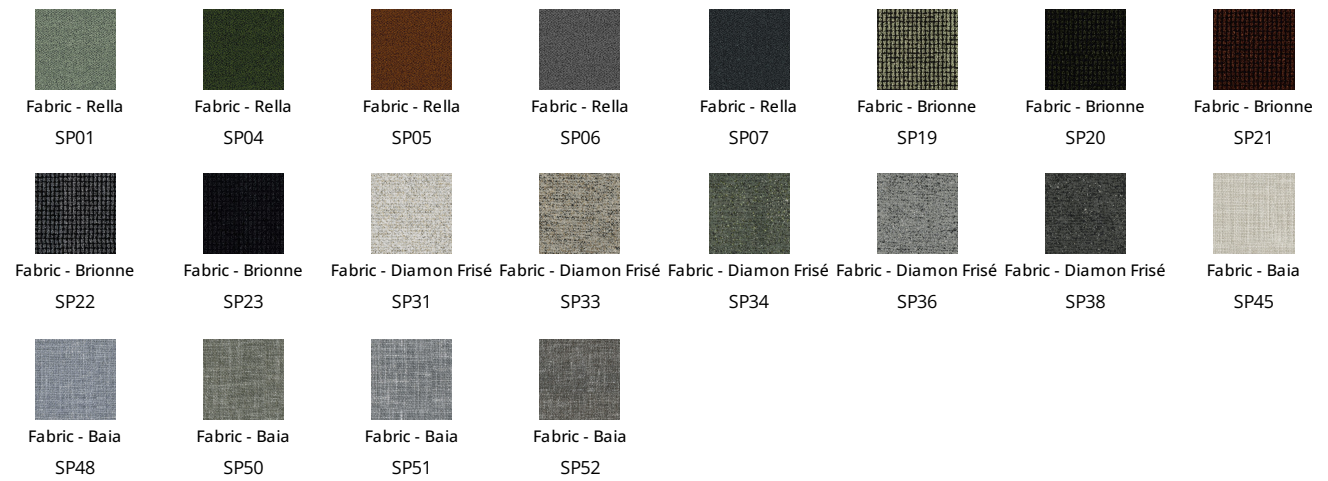

Fabric - Rico
MA02

Fabric - Rico
MA04

Fabric - Rico
MA07

Fabric - Rico
MA09

Fabric - Rico
MA11

Fabric - Rico
MA20

Fabric - Rico
MA22

Fabric - Rico
MC39

Fabric - Special

Inserts

Leather

Base

Plus Metal

Painted metal
Mat bronze

Painted metal
Mat lead

Painted metal
Mat pearl gold

Metal

Painted metal
Mat white

Painted metal
Mat black

Painted metal
Mat anthracite grey

Painted metal
Mat dove grey

Metal
Supreme anthracite

Special Metal

Metal finish
Brown nickel