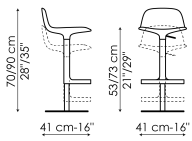

footrest is equipped with a precise swivel movement and adjustable in height. Bonnie is also ideal for places intended for collective use such as bars and hotels.

Data sheet

Bonnie h 70-90
Width: 41cm
Depth: 41cm
Height: 70-90cm