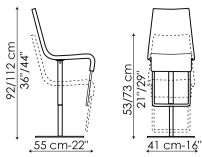

### Skipping

Width: 41cm

Depth: 55cm

Height: 92-112cm