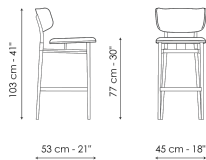

Data sheet

Noor too H 67
Width: 53cm
Depth: 45cm
Height: 93cm

Noor too H 77
Width: 53cm
Depth: 45cm
Height: 103cm

Cover

Eco Leather

Eco-leather
330

Eco-leather
332

Eco-leather
340