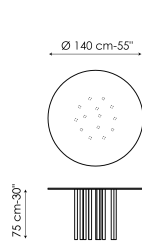

Data sheet

Width: 120cm
Depth: 120cm
Height: 75cm

Width: 140cm
Depth: 140cm
Height: 75cm

Ø160 cm-63"

Width: 160cm
Depth: 160cm
Height: 75cm

Width: 180cm
Depth: 180cm
Height: 75cm

Width: 180cm
Depth: 180cm
Height: 75cm

Width: 250cm
Depth: 112cm
Height: 75cm

Width: 250cm
Depth: 112cm
Height: 75cm

Width: 300cm

Depth: 140cm

Height: 75cm

Top

Transparent Glass

Glass