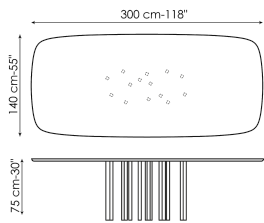

Data sheet

Width: 120cm
Depth: 120cm
Height: 75cm

Width: 140cm
Depth: 140cm
Height: 75cm

Ø160 cm-63"

Width: 160cm
Depth: 160cm
Height: 75cm

Width: 180cm
Depth: 180cm
Height: 75cm

Width: 180cm
Depth: 180cm
Height: 75cm

Width: 250cm
Depth: 112cm
Height: 75cm

Width: 250cm
Depth: 112cm
Height: 75cm

Width: 300cm

Depth: 140cm

Height: 75cm

Top

Transparent Glass

Glass