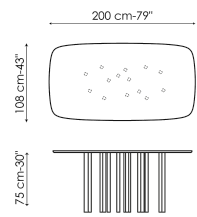

Data sheet

Width: 120cm
Depth: 120cm
Height: 75cm

Width: 140cm
Depth: 140cm
Height: 75cm

Ø160 cm-63"

Width: 160cm
Depth: 160cm
Height: 75cm

Width: 180cm
Depth: 180cm
Height: 75cm

Width: 180cm
Depth: 180cm
Height: 75cm

Width: 250cm
Depth: 112cm
Height: 75cm

Width: 250cm
Depth: 112cm
Height: 75cm

Width: 300cm

Depth: 140cm

Height: 75cm

Top

Transparent Glass

Glass