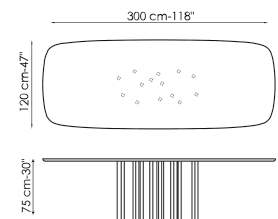

Data sheet

Width: 120cm
Depth: 120cm
Height: 75cm

Width: 140cm
Depth: 140cm
Height: 75cm

Ø160 cm-63"

Width: 160cm
Depth: 160cm
Height: 75cm

Width: 180cm
Depth: 180cm
Height: 75cm

Width: 180cm
Depth: 180cm
Height: 75cm

Width: 250cm
Depth: 112cm
Height: 75cm

Width: 250cm
Depth: 112cm
Height: 75cm

Width: 300cm

Depth: 140cm

Height: 75cm

Top

Transparent Glass

Glass