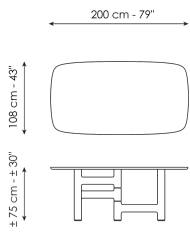

BONALDO

Pivot

Designer: Marconato and Zappa

The Pivot table takes its name from the unusual shape of the base: the central leg of the acts as a pivot for the three legs which extend to the sides. The result is an asymmetric and highly original combination that makes a statement in the room. The legs are made of coal oak or walnut solid wood with metal inserts, while the top is available in marble, wood, glass and ceramic, in the two round and round-edged versions.

Data sheet

Width: 200cm
Depth: 108cm
Height: ± 75cm

Width: 250cm
Depth: 112cm
Height: ± 75cm

Width: 280cm
Depth: 115cm
Height: ± 75cm

Width: 300cm
Depth: 120cm
Height: ± 75cm

Width: 300cm
Depth: 140cm
Height: ± 75cm

Width: 140cm
Depth: 140cm
Height: ± 75cm

Width: 160cm
Depth: 160cm
Height: ± 75cm

Width: 180cm
Depth: 180cm
Height: ± 75cm

Barrel-shaped top

Wood

Solid wood

Brushed coal oak

Transparent Glass