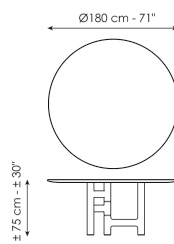

BONALDO

Pivot

Designer: Marconato and Zappa

The Pivot table takes its name from the unusual shape of the base: the central leg of the acts as a pivot for the three legs which extend to the sides. The result is an asymmetric and highly original combination that makes a statement in the room. The legs are made of coal oak or walnut solid wood with metal inserts, while the top is available in marble, wood, glass and ceramic, in the two round and round-edged versions.

Data sheet

Width: 200cm
Depth: 108cm
Height: ± 75cm

Width: 250cm
Depth: 112cm
Height: ± 75cm

Width: 280cm
Depth: 115cm
Height: ± 75cm

Width: 300cm
Depth: 120cm
Height: ± 75cm

Width: 300cm
Depth: 140cm
Height: ± 75cm

Width: 140cm
Depth: 140cm
Height: ± 75cm

Width: 160cm
Depth: 160cm
Height: ± 75cm

Width: 180cm
Depth: 180cm
Height: ± 75cm

Barrel-shaped top

Wood

Solid wood

Brushed coal oak

Transparent Glass