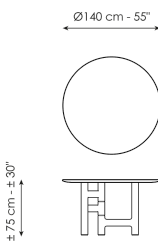

BONALDO

Pivot

Designer: Marconato and Zappa

The Pivot table takes its name from the unusual shape of the base: the central leg of the acts as a pivot for the three legs which extend to the sides. The result is an asymmetric and highly original combination that makes a statement in the room. The legs are made of coal oak or walnut solid wood with metal inserts, while the top is available in marble, wood, glass and ceramic, in the two round and round-edged versions.

Data sheet

Width: 200cm
Depth: 108cm
Height: ± 75cm

Width: 250cm
Depth: 112cm
Height: ± 75cm

Width: 280cm
Depth: 115cm
Height: ± 75cm

Width: 300cm
Depth: 120cm
Height: ± 75cm

Width: 300cm
Depth: 140cm
Height: ± 75cm

Width: 140cm
Depth: 140cm
Height: ± 75cm

Width: 160cm
Depth: 160cm
Height: ± 75cm

Width: 180cm
Depth: 180cm
Height: ± 75cm

Barrel-shaped top

Wood

Solid wood

Brushed coal oak

Transparent Glass