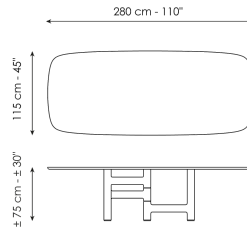

BONALDO

Pivot

Designer: Marconato and Zappa

The Pivot table takes its name from the unusual shape of the base: the central leg of the acts as a pivot for the three legs which extend to the sides. The result is an asymmetric and highly original combination that makes a statement in the room. The legs are made of coal oak or walnut solid wood with metal inserts, while the top is available in marble, wood, glass and ceramic, in the two round and round-edged versions.

Data sheet

Width: 200cm
Depth: 108cm
Height: ± 75cm

Width: 250cm
Depth: 112cm
Height: ± 75cm

Width: 280cm
Depth: 115cm
Height: ± 75cm

Width: 300cm
Depth: 120cm
Height: ± 75cm

Width: 300cm
Depth: 140cm
Height: ± 75cm

Width: 140cm
Depth: 140cm
Height: ± 75cm

Width: 160cm
Depth: 160cm
Height: ± 75cm

Width: 180cm
Depth: 180cm
Height: ± 75cm

Barrel-shaped top

Wood

Solid wood

Brushed coal oak

Transparent Glass