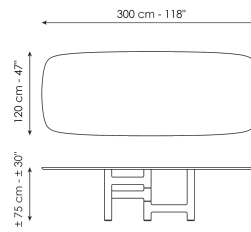

BONALDO

Pivot

Designer: Marconato and Zappa

The Pivot table takes its name from the unusual shape of the base: the central leg of the acts as a pivot for the three legs which extend to the sides. The result is an asymmetric and highly original combination that makes a statement in the room. The legs are made of coal oak or walnut solid wood with metal inserts, while the top is available in marble, wood, glass and ceramic, in the two round and round-edged versions.

Data sheet

Width: 200cm
Depth: 108cm
Height: ± 75cm

Width: 250cm
Depth: 112cm
Height: ± 75cm

Width: 280cm
Depth: 115cm
Height: ± 75cm

Width: 300cm
Depth: 120cm
Height: ± 75cm

Width: 300cm
Depth: 140cm
Height: ± 75cm

Width: 140cm
Depth: 140cm
Height: ± 75cm

Width: 160cm
Depth: 160cm
Height: ± 75cm

Width: 180cm
Depth: 180cm
Height: ± 75cm

Barrel-shaped top

Wood

Solid wood

Brushed coal oak

Transparent Glass