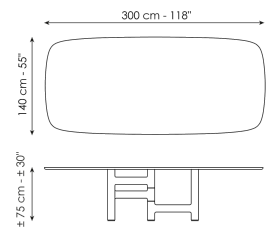

BONALDO

Pivot

Designer: Marconato and Zappa

The Pivot table takes its name from the unusual shape of the base: the central leg of the acts as a pivot for the three legs which extend to the sides. The result is an asymmetric and highly original combination that makes a statement in the room. The legs are made of coal oak or walnut solid wood with metal inserts, while the top is available in marble, wood, glass and ceramic, in the two round and round-edged versions.

Data sheet

Width: 200cm
Depth: 108cm
Height: ± 75cm

Width: 250cm
Depth: 112cm
Height: ± 75cm

Width: 280cm
Depth: 115cm
Height: ± 75cm

Width: 300cm
Depth: 120cm
Height: ± 75cm

Width: 300cm
Depth: 140cm
Height: ± 75cm

Width: 140cm
Depth: 140cm
Height: ± 75cm

Width: 160cm
Depth: 160cm
Height: ± 75cm

Width: 180cm
Depth: 180cm
Height: ± 75cm

Barrel-shaped top

Wood

Solid wood

Brushed coal oak

Transparent Glass