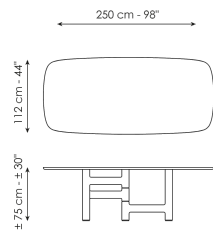

BONALDO

Pivot

Designer: Marconato and Zappa

The Pivot table takes its name from the unusual shape of the base: the central leg of the acts as a pivot for the three legs which extend to the sides. The result is an asymmetric and highly original combination that makes a statement in the room. The legs are made of coal oak or walnut solid wood with metal inserts, while the top is available in marble, wood, glass and ceramic, in the two round and round-edged versions.

Data sheet

Width: 200cm
Depth: 108cm
Height: ± 75cm

Width: 250cm
Depth: 112cm
Height: ± 75cm

Width: 280cm
Depth: 115cm
Height: ± 75cm

Width: 300cm
Depth: 120cm
Height: ± 75cm

Width: 300cm
Depth: 140cm
Height: ± 75cm

Width: 140cm
Depth: 140cm
Height: ± 75cm

Width: 160cm
Depth: 160cm
Height: ± 75cm

Width: 180cm
Depth: 180cm
Height: ± 75cm

Barrel-shaped top

Wood

Solid wood

Brushed coal oak

Transparent Glass