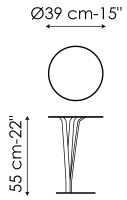

**Data sheet**

Kadou coffee high

Width: 39cm

Depth: 39cm

Height: 55cm

Kadou coffee medium

Width: 50cm

Depth: 50cm

Height: 48cm

Kadou coffee low

Width: 70cm

Depth: 70cm

Height: 38cm