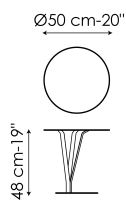

**Data sheet**

Kadou coffee high

Width: 39cm

Depth: 39cm

Height: 55cm

Kadou coffee medium

Width: 50cm

Depth: 50cm

Height: 48cm

Kadou coffee low

Width: 70cm

Depth: 70cm

Height: 38cm